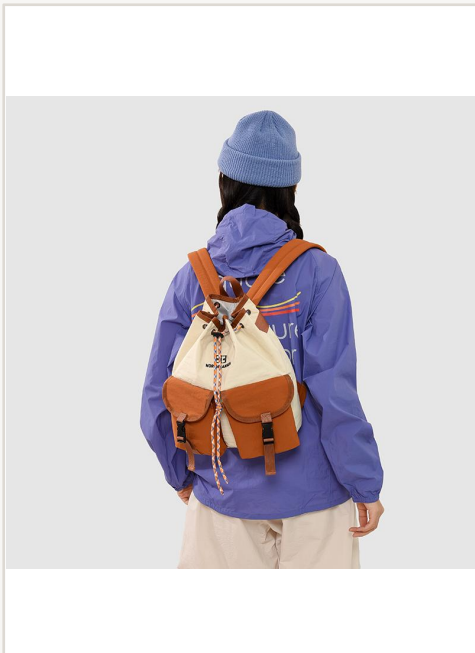

JZ4038

Material

Nylon

Carry Style

Shoulder / Backpack / Top-Handle

Dimensions

25×12×32 cm

Weight

0.19 kg

Closure

String

Colors

Purple/Blue/Green/Coffee

MOQ

200 pcs / style

Price (FOB)

$7.3–8.31 / pc

OEM / ODM · Custom Label Available