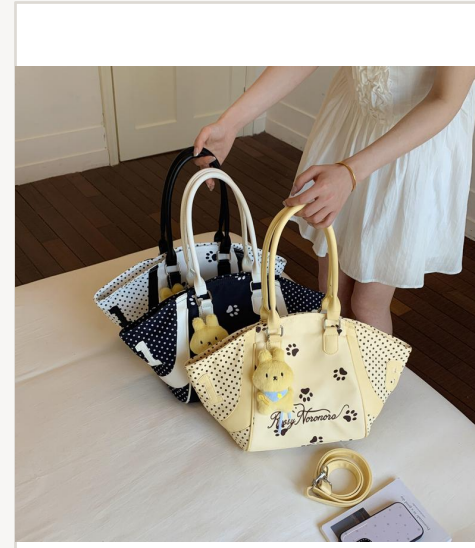

JZ3026

Material

PU Leather

Carry Style

Shoulder / Crossbody / Top-Handle

Dimensions

25×11×27cm

Weight

0.46 kg

Closure

Zipper

Colors

Black/Yellow/White

MOQ

100 pcs / style

Price (FOB)

$7.6-8.2 / pc

OEM / ODM · Custom Label Available