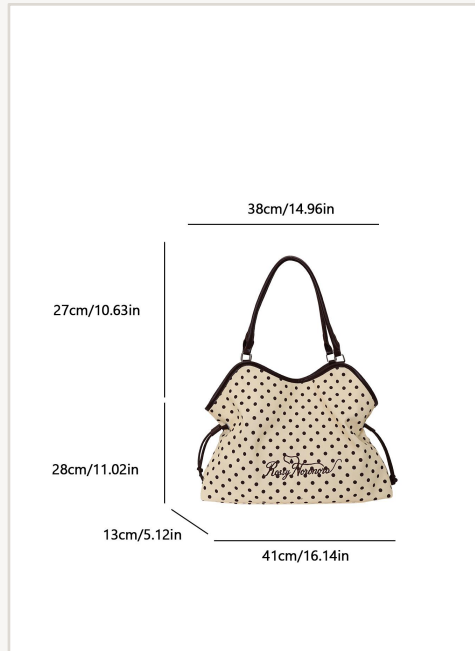

JZ3015

Material

Fabric

Carry Style

Shoulder / Crossbody / Top-Handle

Dimensions

41×13×28 cm

Weight

0.34 kg

Closure

Zipper

Colors

White / Yellow / Gray and Pink / Black/ Yellow and Brown

MOQ

100 pcs / style

Price (FOB)

$5.6-5.91 / pc

OEM / ODM · Custom Label Available

Studio Original

Embrace happiness :)