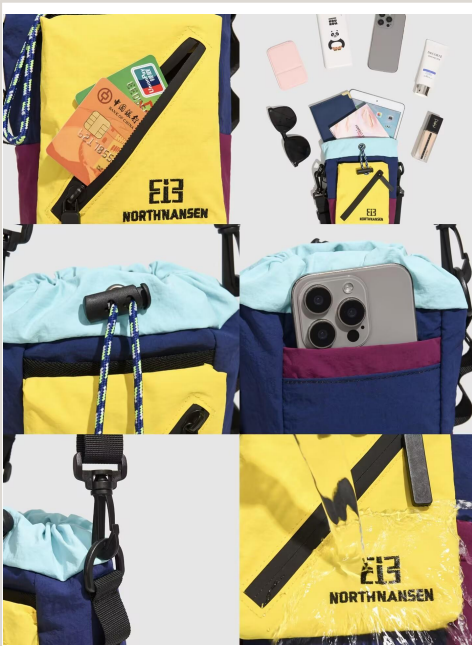

JZ4041

Material

Nylon

Carry Style

Shoulder / Backpack / Top-Handle

Dimensions

10×9×22 cm

Weight

0.14 kg

Closure

Zipper

Colors

Purple/Light Green/Yellow/Beige/Orange

MOQ

200 pcs / style

Price (FOB)

$4.3–5 / pc

OEM / ODM · Custom Label Available