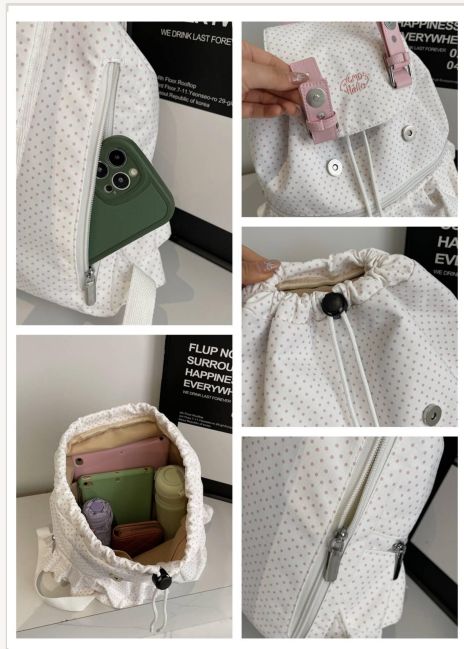

JZ4008

Material

Canvas

Carry Style

Shoulder / Backpack / Top-Handle

Dimensions

27×12×32 cm

Weight

0.50 kg

Closure

Zipper

Colors

Polka Dot White / Black / Grey

MOQ

200 pcs / style

Price (FOB)

$6-8 / pc

OEM / ODM · Custom Label Available

Product Information
COMMODITY INFORMATION

Fabric	Fabric
Weight/Weight	0.5kg
Back Method / Method	Single-shoulder/carry /double-shoulder
Dimensions	Width:27cm/Height:32cm/Thickness:12cm/Handle:8cm

Manual measurement, please allow for a 1-3cm error, size unit is cm, please refer to the actual product color.

Color Display
COLOR DISPLAY

Polka Dot White   Polka Dot Black   Polka Dot Grey