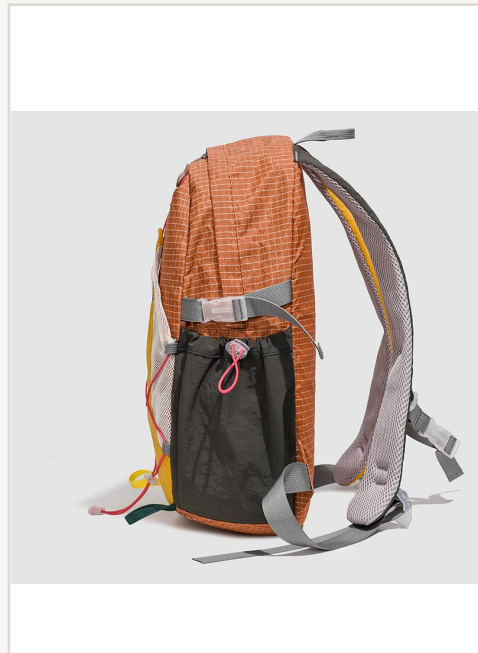

JZ4039

Material

Nylon

Carry Style

Shoulder / Backpack / Top-Handle

Dimensions

27×13×40 cm

Weight

0.26 kg

Closure

Zipper

Colors

Purple/Light Green/Orange

MOQ

200 pcs / style

Price (FOB)

$6.3–6.5 / pc

OEM / ODM · Custom Label Available