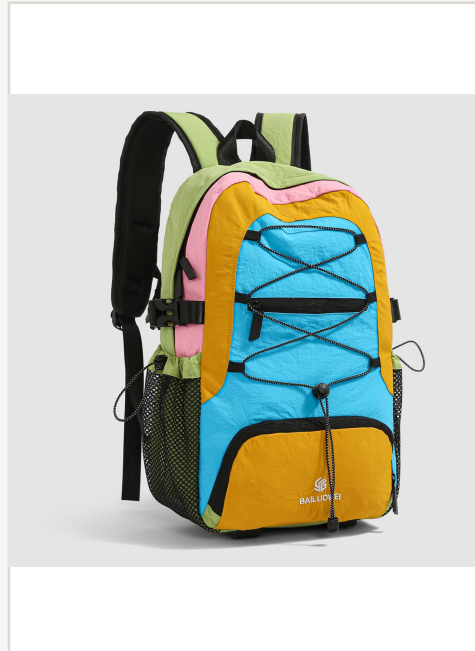

JZ1014

Material

High-grade Nylon Fabric

Carry Style

Shoulder / Backpack / Top-Handle

Dimensions

27×12×40 cm

Weight

0.34 kg

Closure

Zipper

Colors

Pink /Yellow/Blue

MOQ

100 pcs / style

Price (FOB)

$8-8.5 / pc

OEM / ODM · Custom Label Available