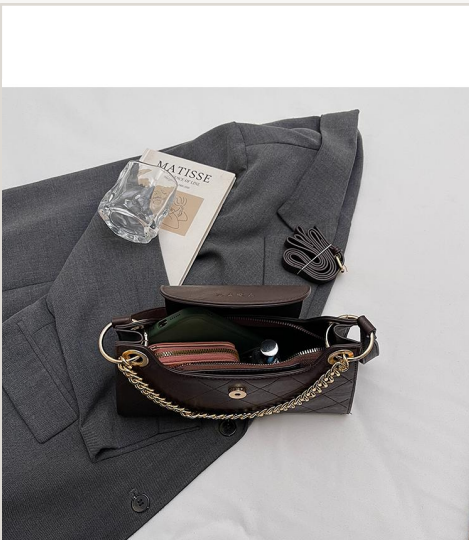

JZ3040

Material

PU Leather

Carry Style

Crossbody / Top-Handle

Dimensions

28×7×16cm

Weight

0.5kg

Closure

zipper

Colors

Black/Brown/Coffee

MOQ

100 pcs / style

Price (FOB)

$7-7.6/ pc

OEM / ODM · Custom Label Available

Product Information
COMMODITY INFORMATION

Fabric/Fabric	pu
Weight/Weight	0.5kg
Back Method / Method	Shoulder / Handheld / Crossbody
Dimensions	Top width 24cm, bottom width 28cm, height 16cm, thickness 7cm, handle 28cm

Manual measurement, please allow for 1-3cm error, size unit is cm, actual color may vary.