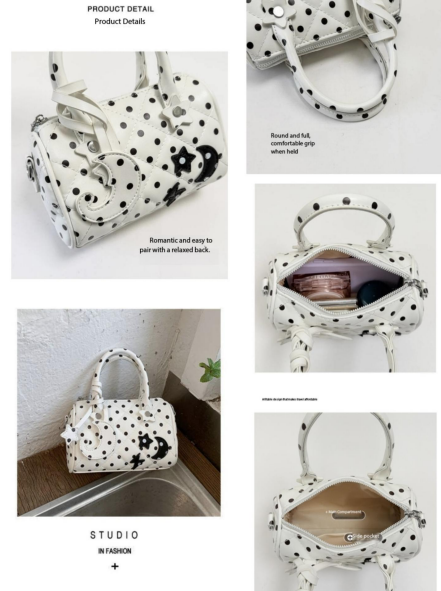

JZ3001

Material

PU Leather

Carry Style

Shoulder / Crossbody / Top-Handle

Dimensions

17-19x9x12 cm

Weight

0.23 kg

Closure

Zipper

Colors

Black / White / Yellow / Pink

MOQ

100 pcs / style

Price (FOB)

$7-8 / pc

OEM / ODM · Custom Label Available