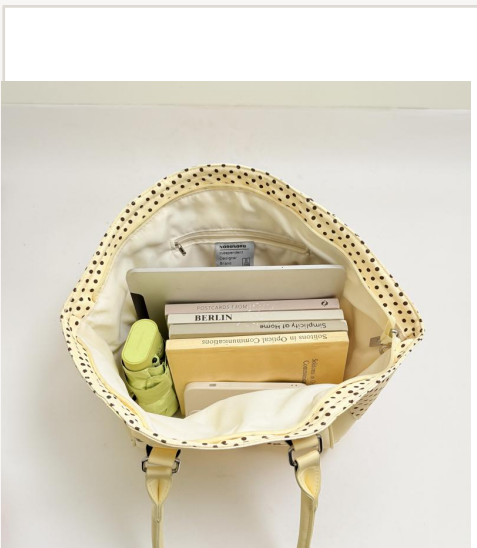

JZ3026

Material

PU Leather

Carry Style

Shoulder / Crossbody / Top-Handle

Dimensions

25×11×27cm

Weight

0.46 kg

Closure

Zipper

Colors

Black/Yellow/White

MOQ

100 pcs / style

Price (FOB)

$7.6-8.2 / pc

OEM / ODM · Custom Label Available