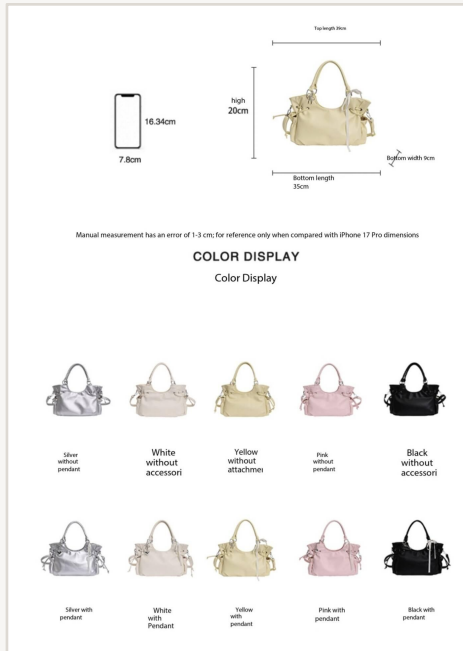

JZ3003

Material

PU Leather

Carry Style

Shoulder / Crossbody / Top-Handle

Dimensions

35-39x9x20 cm

Weight

0.40 kg

Closure

Zipper

Colors

Silver / White / Yellow / Pink / Black

MOQ

100 pcs / style

Price (FOB)

$6-7 / pc

OEM / ODM · Custom Label Available