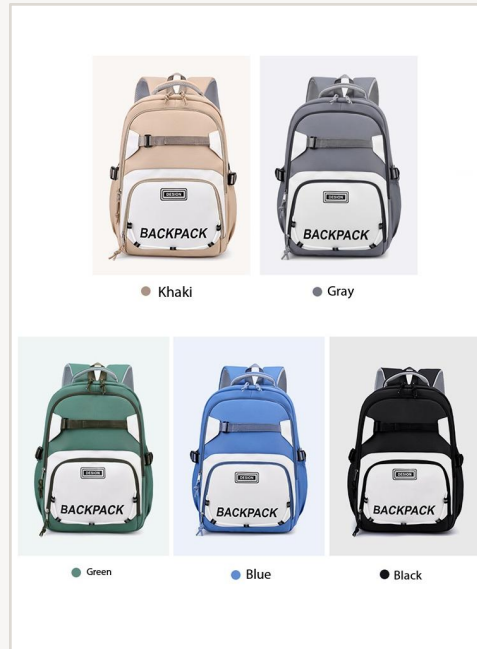

JZ4044

Material

Nylon

Carry Style

Shoulder / Backpack / Top-Handle

Dimensions

31×18×46 cm

Weight

0.5 kg

Closure

Zipper

Colors

Gray/Black/Khaki/Blue/Green

MOQ

200 pcs / style

Price (FOB)

$5-5.8 / pc

OEM / ODM · Custom Label Available