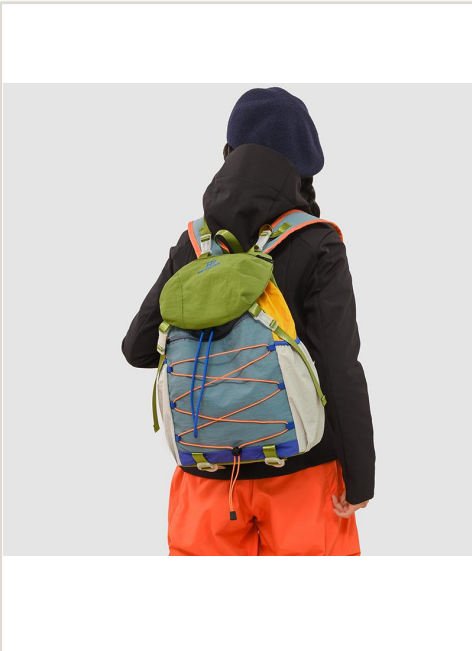

JZ4019

Material

Nylon

Carry Style

Shoulder / Backpack / Top-Handle

Dimensions

30×14×43 cm

Weight

0.43 kg

Closure

String

Colors

Green/Orange/Purple

MOQ

200 pcs / style

Price (FOB)

$6.5–6.5 / pc

OEM / ODM · Custom Label Available