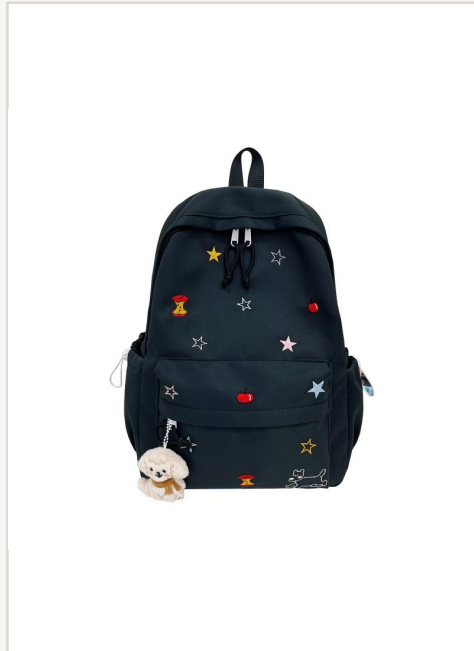

JZ4020

Material

Nylon

Carry Style

Shoulder / Backpack / Top-Handle

Dimensions

30×15×48 cm

Weight

0.4 kg

Closure

Zipper

Colors

Blue/Black/Purple/Pink/Yellow/White

MOQ

200 pcs / style

Price (FOB)

$5.4–6.3 / pc

OEM / ODM · Custom Label Available