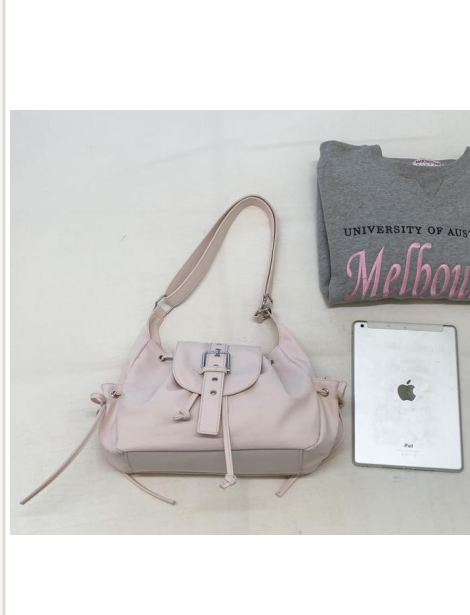

JZ3011

Material

Nylon

Carry Style

Shoulder / Crossbody / Top-Handle

Dimensions

30×11×20 cm

Weight

0.28 kg

Closure

Zipper

Colors

White / Yellow / Pink / Black/Blue/Dark gray

MOQ

100 pcs / style

Price (FOB)

$8.8-9.8 / pc

OEM / ODM · Custom Label Available