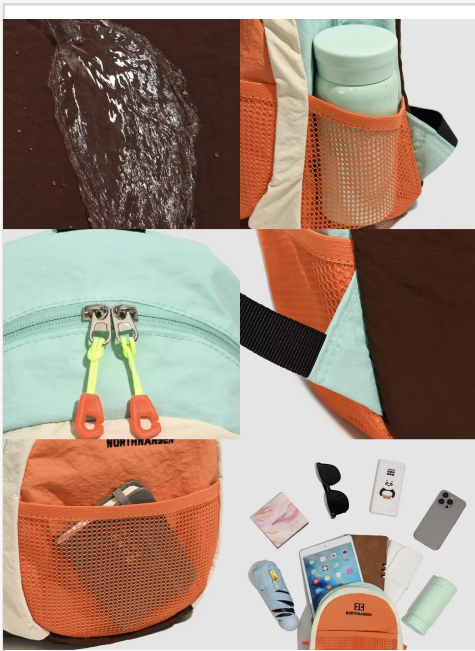

JZ4034

Material

Nylon

Carry Style

Shoulder / Backpack / Top-Handle

Dimensions

22×12×29 cm

Weight

0.16 kg

Closure

Zipper

Colors

Blue/Yellow/Yellow/Pink

MOQ

200 pcs / style

Price (FOB)

$6.4-7.3 / pc

OEM / ODM · Custom Label Available