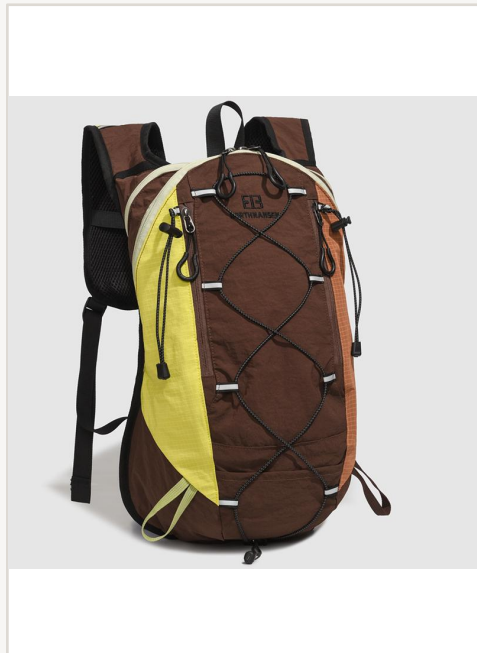

JZ4042

Material

Nylon

Carry Style

Shoulder / Backpack / Top-Handle

Dimensions

29×14×44 cm

Weight

0.3 kg

Closure

Zipper

Colors

Purple/Black/Brown

MOQ

200 pcs / style

Price (FOB)

$6.1-7.5 / pc

OEM / ODM · Custom Label Available