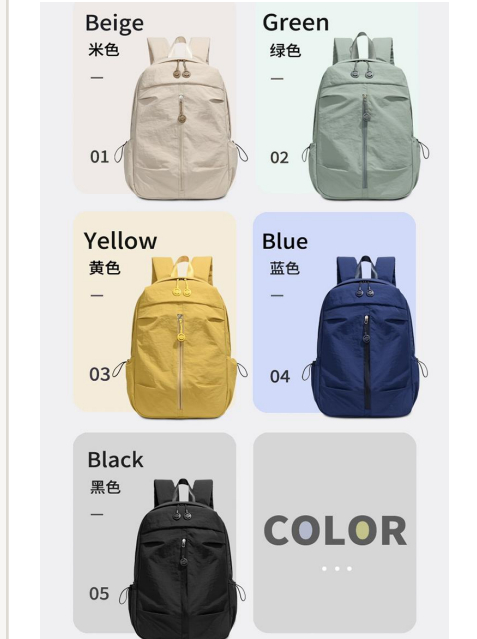

JZ4018

Material

Oxford

Carry Style

Shoulder / Backpack / Top-Handle

Dimensions

30×14×45 cm

Weight

0.57 kg

Closure

Zipper

Colors

Black/Yellow/Blue/Green/Beige

MOQ

200 pcs / style

Price (FOB)

$4.5-5 / pc

OEM / ODM · Custom Label Available