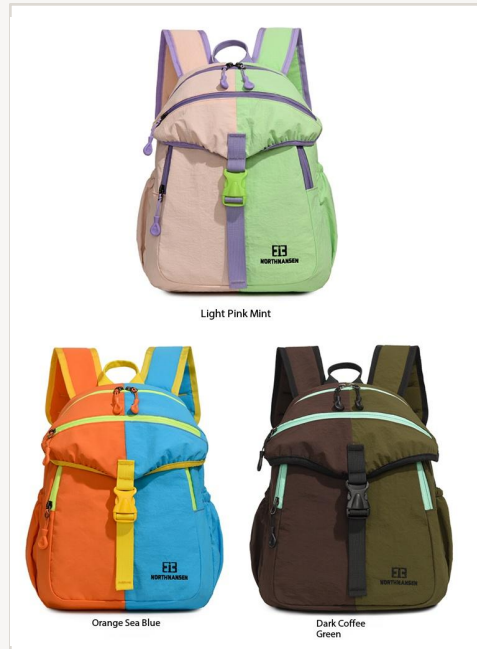

JZ4040

Material

Nylon

Carry Style

Shoulder / Backpack / Top-Handle

Dimensions

28×12×34 cm

Weight

0.27 kg

Closure

Zipper

Colors

Coffee/Light Green/Sky Blue

MOQ

200 pcs / style

Price (FOB)

$4.6–5.2 / pc

OEM / ODM · Custom Label Available