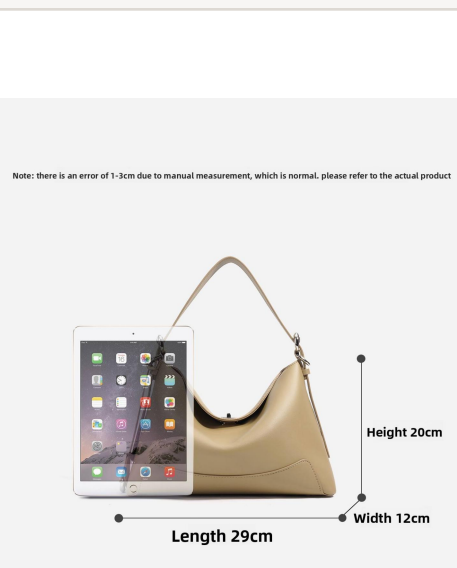

JZ3031

Material

Genuine Leather

Carry Style

Shoulder /Crossbody / Top-Handle

Dimensions

29×12×20cm

Weight

0.5 kg

Closure

Hasps

Colors

Black/Purple/Beige/Khaki

MOQ

100 pcs / style

Price (FOB)

$27-28 / pc

OEM / ODM · Custom Label Available

Fashion wear-resistant rivets

Protect your bag while enhancing the sense of unity.

Textured metal hook buckle