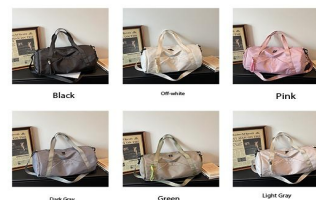

Fabric/Fabric	cloth
Weight/Heavy	0.37kg
Carrying Method / Method	Hand Carry, Single Shoulder, Crossbody
Size	Width 44 Height 20 Thickness 18 Handle 24cm

Color Display