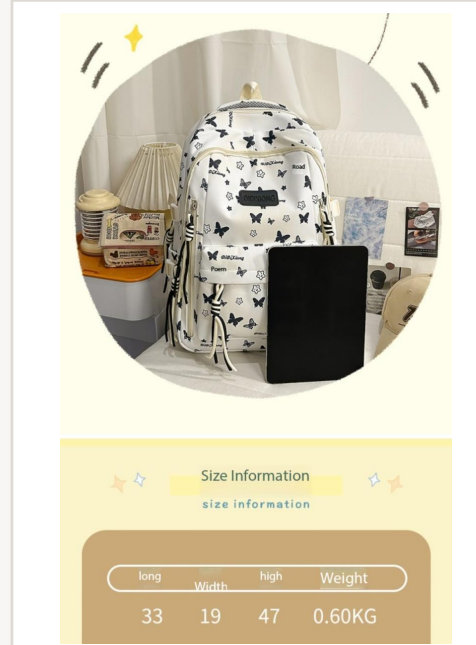

JZ4027

Material

Nylon

Carry Style

Shoulder / Backpack / Top-Handle

Dimensions

33×19×47 cm

Weight

0.6 kg

Closure

Zipper

Colors

Sky Blue/Pink/Black/Yellow/Light Green

MOQ

200 pcs / style

Price (FOB)

$4.9–5.3 / pc

OEM / ODM · Custom Label Available