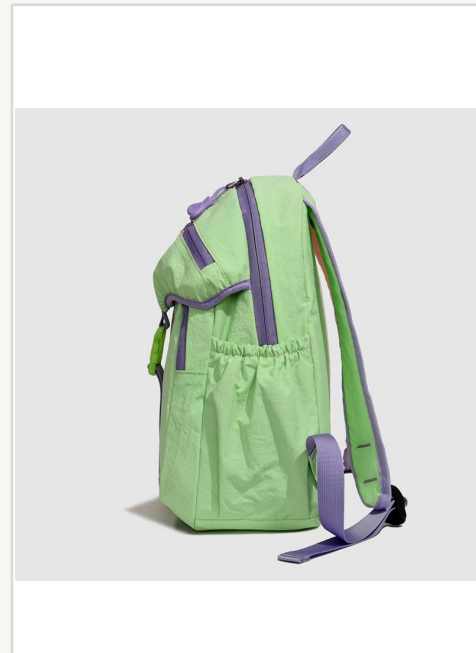

JZ4040

Material

Nylon

Carry Style

Shoulder / Backpack / Top-Handle

Dimensions

28×12×34 cm

Weight

0.27 kg

Closure

Zipper

Colors

Coffee/Light Green/Sky Blue

MOQ

200 pcs / style

Price (FOB)

$4.6–5.2 / pc

OEM / ODM · Custom Label Available