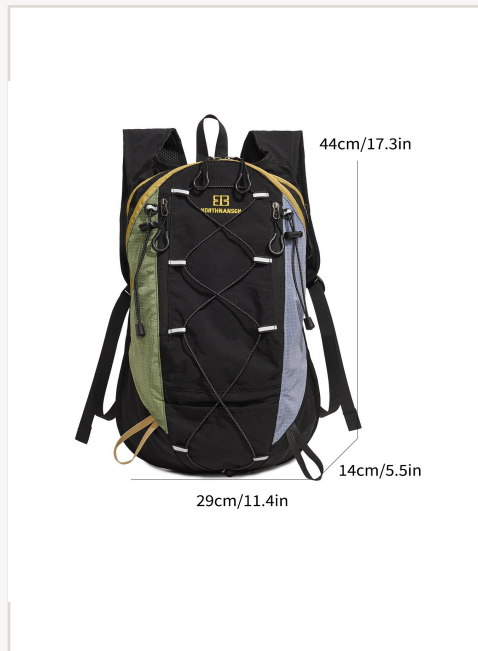

JZ4042

Material

Nylon

Carry Style

Shoulder / Backpack / Top-Handle

Dimensions

29×14×44 cm

Weight

0.3 kg

Closure

Zipper

Colors

Purple/Black/Brown

MOQ

200 pcs / style

Price (FOB)

$6.1-7.5 / pc

OEM / ODM · Custom Label Available