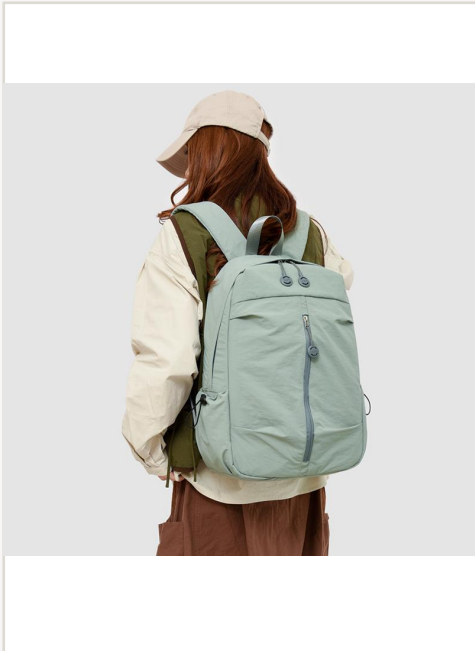

JZ4018

Material

Oxford

Carry Style

Shoulder / Backpack / Top-Handle

Dimensions

30×14×45 cm

Weight

0.57 kg

Closure

Zipper

Colors

Black/Yellow/Blue/Green/Beige

MOQ

200 pcs / style

Price (FOB)

$4.5-5 / pc

OEM / ODM · Custom Label Available