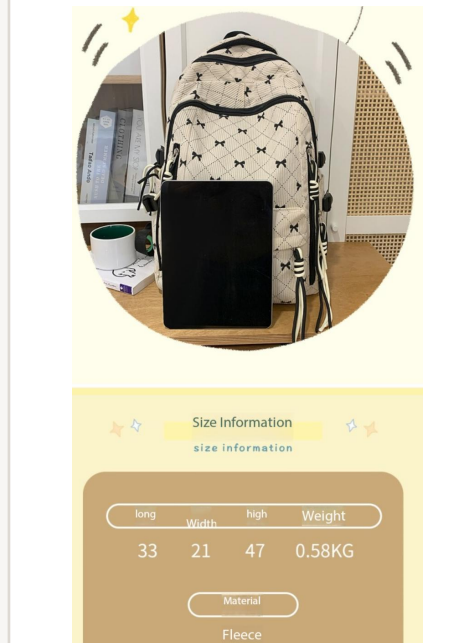

JZ4025

Material

Corduroy

Carry Style

Shoulder / Backpack / Top-Handle

Dimensions

33×21×47 cm

Weight

0.58 kg

Closure

Zipper

Colors

Sky Blue/Gray/Pink/Black/White/Brown

MOQ

200 pcs / style

Price (FOB)

$5.3–5.9 / pc

OEM / ODM · Custom Label Available