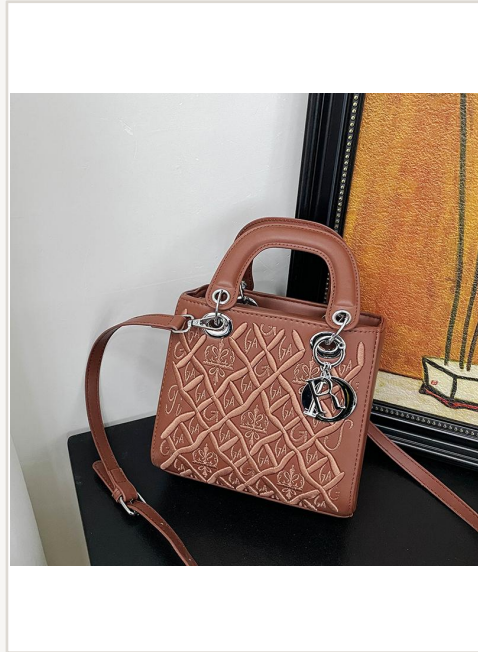

JZ3033

Material

PU Leather

Carry Style

Shoulder / Crossbody / Top-Handle

Dimensions

19×11×18cm

Weight

0.42 kg

Closure

Magnetic suction buckle

Colors

Black/Blue/White/Red/Light Blue/Pink/Brown/Gray

MOQ

100 pcs / style

Price (FOB)

$10.8-11.5 / pc

OEM / ODM · Custom Label Available