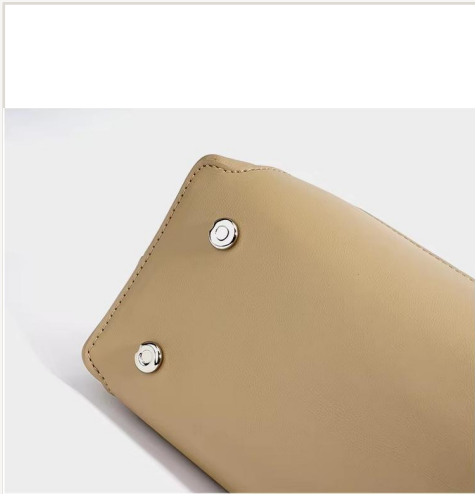

JZ3031

Material

Genuine Leather

Carry Style

Shoulder /Crossbody / Top-Handle

Dimensions

29×12×20cm

Weight

0.5 kg

Closure

Hasps

Colors

Black/Purple/Beige/Khaki

MOQ

100 pcs / style

Price (FOB)

$27-28 / pc

OEM / ODM · Custom Label Available

Fashion wear-resistant rivets

Protect your bag while enhancing the sense of unity.