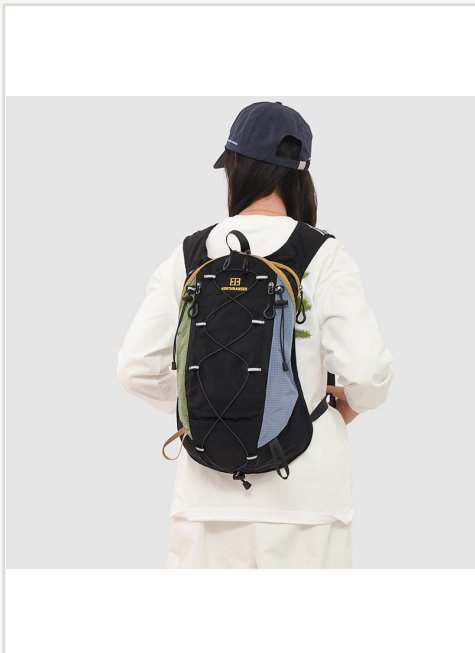

JZ4042

Material

Nylon

Carry Style

Shoulder / Backpack / Top-Handle

Dimensions

29×14×44 cm

Weight

0.3 kg

Closure

Zipper

Colors

Purple/Black/Brown

MOQ

200 pcs / style

Price (FOB)

$6.1-7.5 / pc

OEM / ODM · Custom Label Available