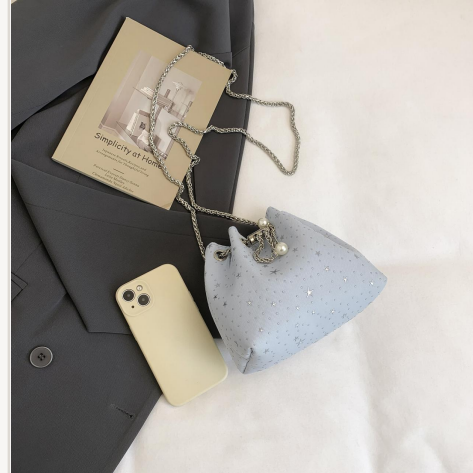

JZ3044

Material

Fabric

Carry Style

Shoulder/Crossbody

Dimensions

16×10×15cm

Weight

0.19kg

Closure

Drawstring

Colors

Pink/Black/White/Blue

MOQ

100 pcs / style

Price (FOB)

$5.3-5.9/ pc

OEM / ODM · Custom Label Available