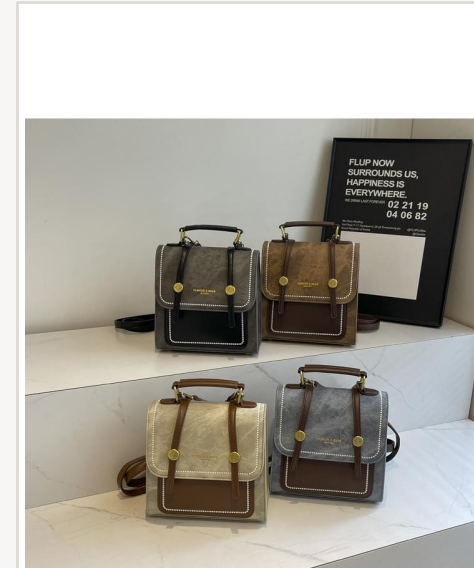

JZ3041

Material

PU Leather

Carry Style

double shoulder/ Top-Handle

Dimensions

20×8×20cm

Weight

0.56kg

Closure

zipper

Colors

Black/Brown/Beige/Blue

MOQ

100 pcs / style

Price (FOB)

$7.1-7.7/ pc

OEM / ODM · Custom Label Available