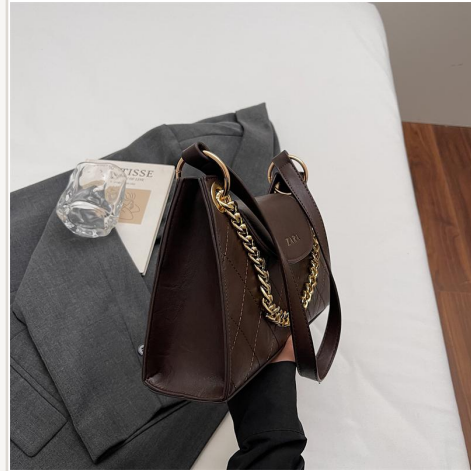

JZ3040

Material

PU Leather

Carry Style

Crossbody / Top-Handle

Dimensions

28×7×16cm

Weight

0.5kg

Closure

zipper

Colors

Black/Brown/Coffee

MOQ

100 pcs / style

Price (FOB)

$7-7.6/ pc

OEM / ODM · Custom Label Available

Product Information
COMMODITY INFORMATION

Fabric/Fabric	pu
Weight/Weight	0.5kg
Back Method / Method	Shoulder / Handheld / Crossbody
Dimensions	Top width 24cm, bottom width 28cm, height 16cm, thickness 7cm, handle 28cm

Manual measurement, please allow for 1-3cm error, size unit is cm, actual color may vary.