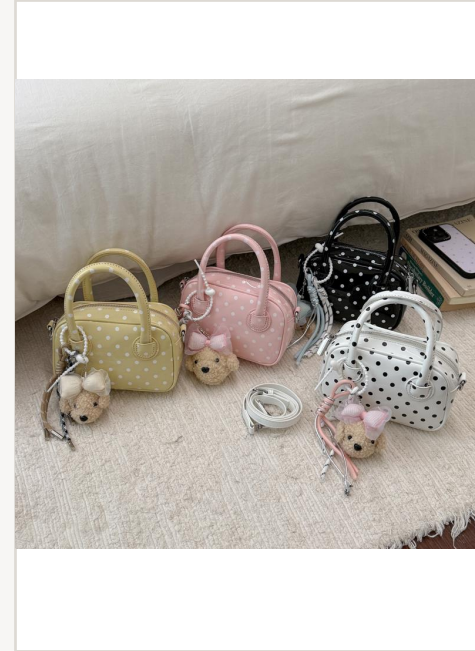

JZ3022

Material

PU Leather

Carry Style

Shoulder /Crossbody / Top-Handle

Dimensions

36×12×33cm

Weight

0.35 kg

Closure

Zipper

Colors

Pink/Black/Yellow/White

MOQ

100 pcs / style

Price (FOB)

$7.4-8 / pc

OEM / ODM · Custom Label Available