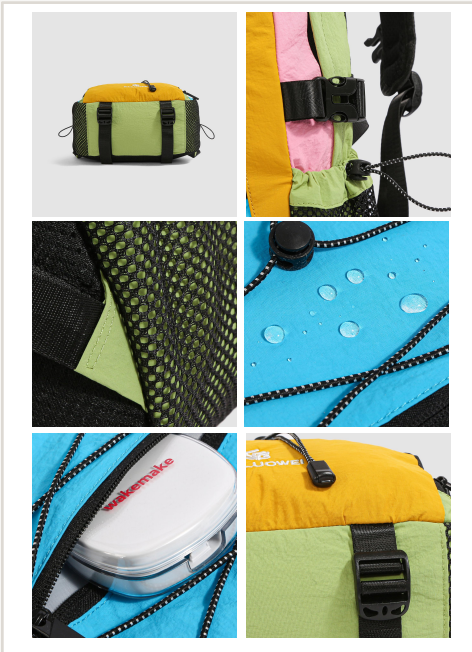

JZ1014

Material

High-grade Nylon Fabric

Carry Style

Shoulder / Backpack / Top-Handle

Dimensions

27×12×40 cm

Weight

0.34 kg

Closure

Zipper

Colors

Pink /Yellow/Blue

MOQ

100 pcs / style

Price (FOB)

$8-8.5 / pc

OEM / ODM · Custom Label Available