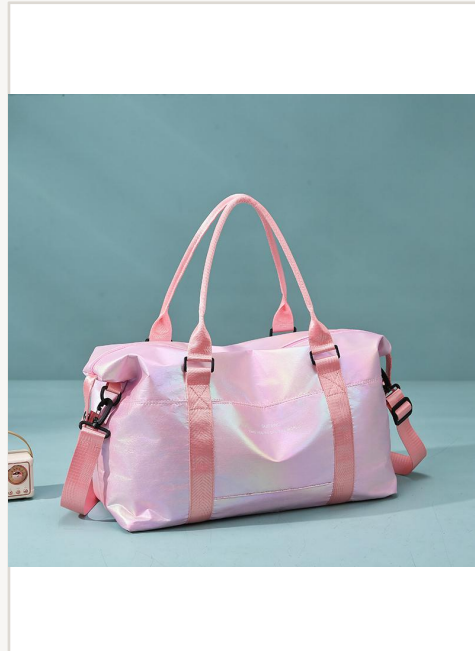

JZ1013

Material

Oxford Fabric

Carry Style

Shoulder / Backpack / Top-Handle

Dimensions

45×19×26 cm

Weight

0.51 kg

Closure

Zipper

Colors

Pearl Black / Pearl white / Pearl Pink / Pearl Purple / Pearl Green / Pearl Blue

MOQ

100 pcs / style

Price (FOB)

$4.9–5.24 / pc

OEM / ODM · Custom Label Available