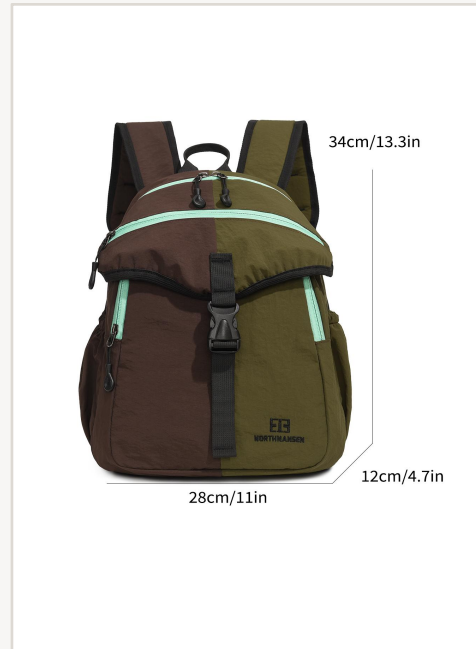

JZ4040

Material

Nylon

Carry Style

Shoulder / Backpack / Top-Handle

Dimensions

28×12×34 cm

Weight

0.27 kg

Closure

Zipper

Colors

Coffee/Light Green/Sky Blue

MOQ

200 pcs / style

Price (FOB)

$4.6–5.2 / pc

OEM / ODM · Custom Label Available