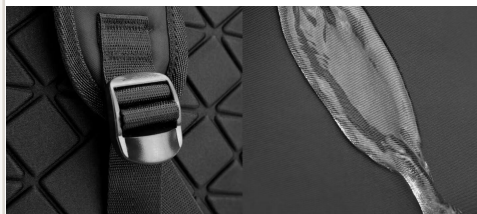

JZ4010

Material

Nylon

Carry Style

Shoulder / Backpack / Top-Handle

Dimensions

30×14×42 cm

Weight

0.56kg

Closure

Zipper&Button

Colors

Gray / Black

MOQ

200 pcs / style

Price (FOB)

$6.7-7.6 / pc

OEM / ODM · Custom Label Available