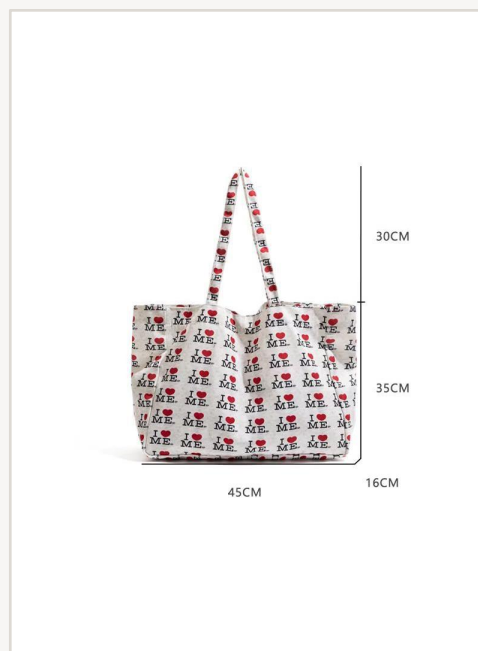

JZ3030

Material

Cloth

Carry Style

Shoulder / Crossbody / Top-Handle

Dimensions

45×16×35cm

Weight

0.27kg

Closure

Open

Colors

Red

MOQ

100 pcs / style

Price (FOB)

$5.6-6.07 / pc

OEM / ODM · Custom Label Available