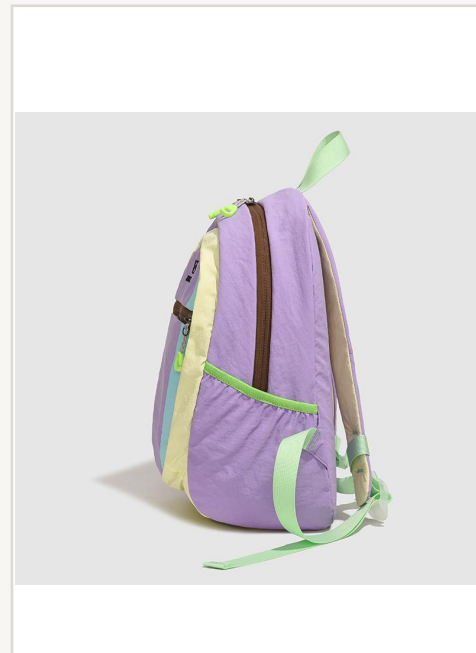

JZ4037

Material

Nylon

Carry Style

Shoulder / Backpack / Top-Handle

Dimensions

27×15×36 cm

Weight

0.23 kg

Closure

Zipper

Colors

Purple/Yellow/Orange

MOQ

200 pcs / style

Price (FOB)

$6.3–6.8 / pc

OEM / ODM · Custom Label Available