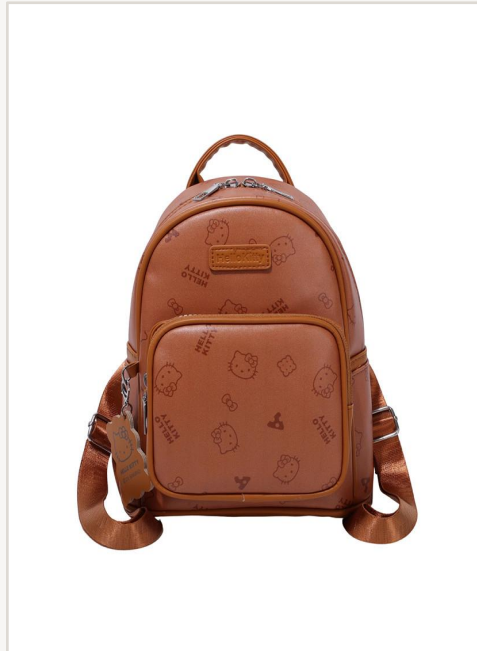

JZ4005

Material

PU Leather

Carry Style

Shoulder / Backpack / Top-Handle

Dimensions

21×11×23 cm

Weight

0.29 kg

Closure

Zipper

Colors

White / Brown / Pink

MOQ

200 pcs / style

Price (FOB)

$5-6 / pc

OEM / ODM · Custom Label Available

Product Information
Product information

Fabric/fabric	PU
Weight/heavy	0.29kg
Carrying Method / method	Hand carrying Single Shoulders Double Shoulders
Size	Width 21cm * Height 23cm * Thickness 11cm Handle Height 7cm * Shoulder Strap 92cm

Manual measurement, please allow 1-3cm error, size unit is cm, please refer to the actual color.