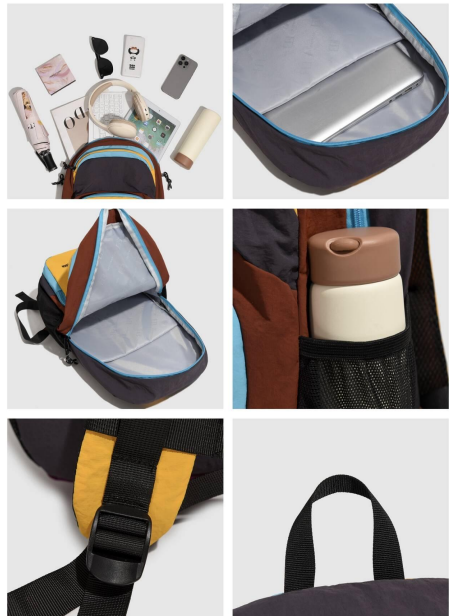

JZ4001

Material

Nylon + Polyester Lining

Carry Style

Backpack / Top-Handle

Dimensions

29×18×42 cm

Weight

0.31 kg

Closure

Zipper

Colors

Mist Purple-Blue / Amber Mist Blue

MOQ

200 pcs / style

Price (FOB)

$7-8 / pc

OEM / ODM · Custom Label Available