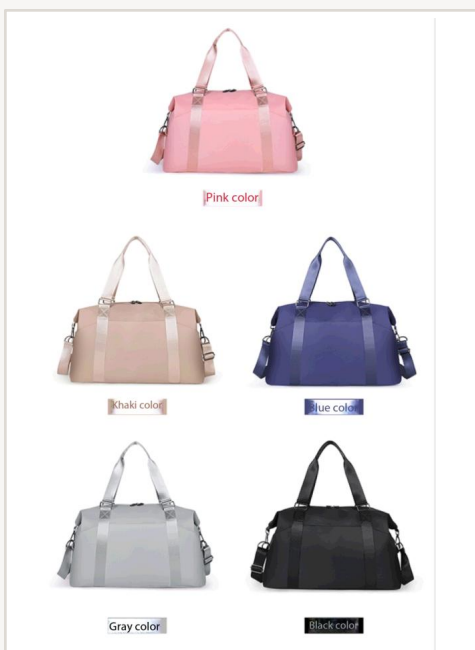

JZ3023

Material

Water-proof Oxford Fabric

Carry Style

Shoulder / Backpack / Top-Handle

Dimensions

48×18×29 cm

Weight

0.42 kg

Closure

Zipper

Colors

Black / Blue / Pink / Gray/Khaki

MOQ

100 pcs / style

Price (FOB)

$6.8-7.5 / pc

OEM / ODM · Custom Label Available