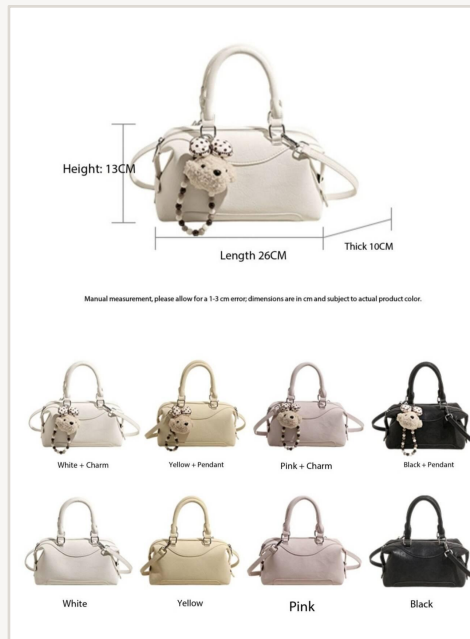

JZ3008

Material

PU Leather

Carry Style

Shoulder / Crossbody / Top-Handle

Dimensions

26×10×13 cm

Weight

0.34 kg

Closure

Zipper

Colors

White / Yellow / Pink / Black

MOQ

100 pcs / style

Price (FOB)

$8.4-8.59 / pc

OEM / ODM · Custom Label Available