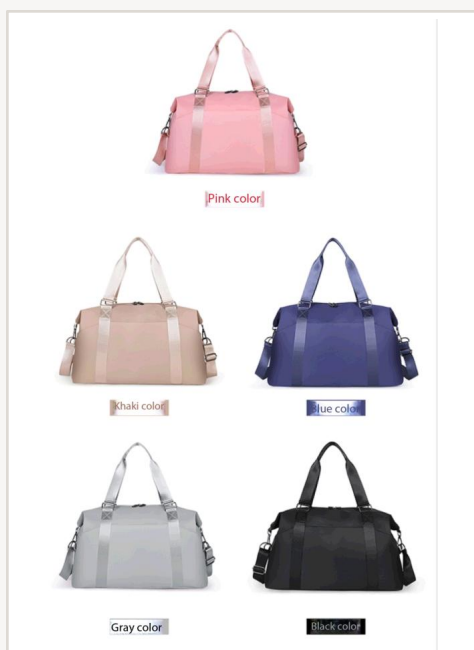

JZ1012

Material

Water-proof Oxford Fabric

Carry Style

Shoulder / Backpack / Top-Handle

Dimensions

48×18×29 cm

Weight

0.42 kg

Closure

Zipper

Colors

Black / Blue / Pink / Gray/Khaki

MOQ

100 pcs / style

Price (FOB)

$6.8-7.5 / pc

OEM / ODM · Custom Label Available