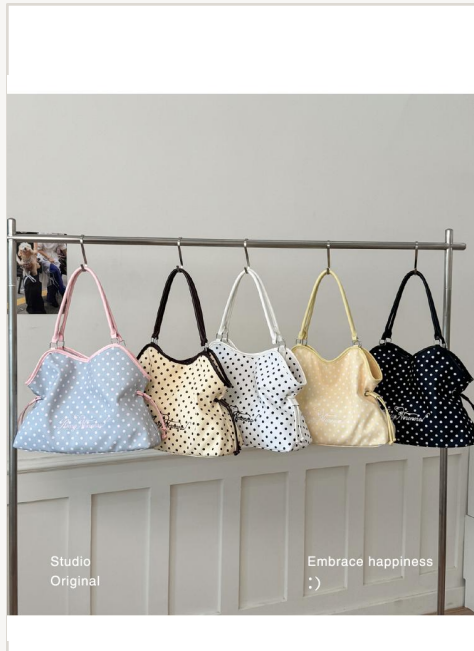

JZ3015

Material

Fabric

Carry Style

Shoulder / Crossbody / Top-Handle

Dimensions

41×13×28 cm

Weight

0.34 kg

Closure

Zipper

Colors

White / Yellow / Gray and Pink / Black/ Yellow and Brown

MOQ

100 pcs / style

Price (FOB)

$5.6-5.91 / pc

OEM / ODM · Custom Label Available

Studio Original

Embrace happiness :)