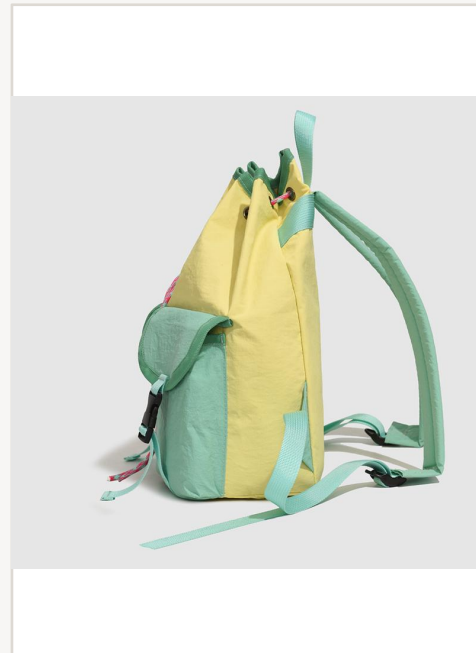

JZ4038

Material

Nylon

Carry Style

Shoulder / Backpack / Top-Handle

Dimensions

25×12×32 cm

Weight

0.19 kg

Closure

String

Colors

Purple/Blue/Green/Coffee

MOQ

200 pcs / style

Price (FOB)

$7.3–8.31 / pc

OEM / ODM · Custom Label Available