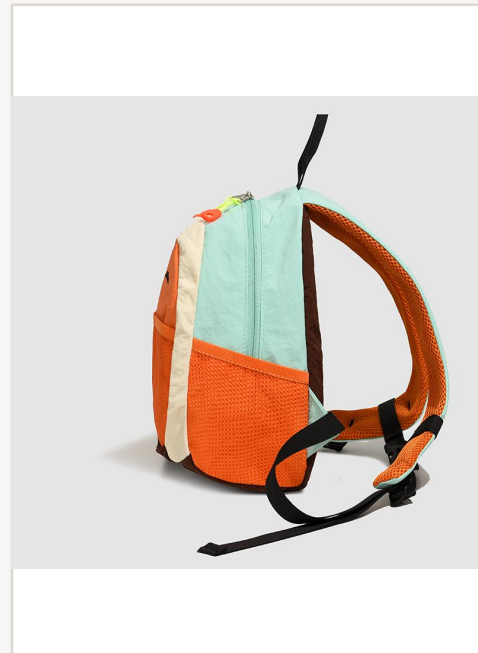

JZ4034

Material

Nylon

Carry Style

Shoulder / Backpack / Top-Handle

Dimensions

22×12×29 cm

Weight

0.16 kg

Closure

Zipper

Colors

Blue/Yellow/Yellow/Pink

MOQ

200 pcs / style

Price (FOB)

$6.4-7.3 / pc

OEM / ODM · Custom Label Available