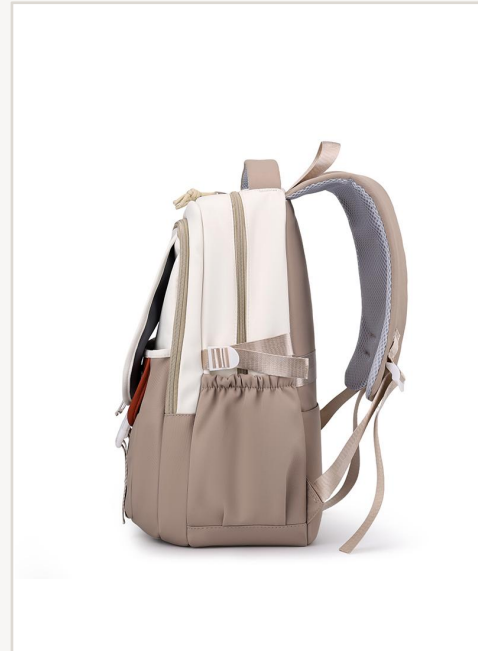

JZ4045

Material

Nylon

Carry Style

Shoulder / Backpack / Top-Handle

Dimensions

32×14×45 cm

Weight

0.56 kg

Closure

Zipper

Colors

Purple/Black/Khaki/Pink/Red

MOQ

200 pcs / style

Price (FOB)

$4.5–5.5 / pc

OEM / ODM · Custom Label Available