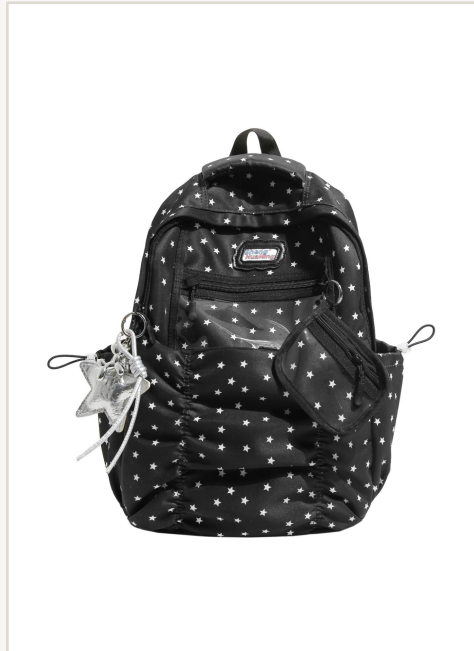

JZ4033

Material

Nylon

Carry Style

Shoulder / Backpack / Top-Handle

Dimensions

31×15×42 cm

Weight

0.59 kg

Closure

Zipper

Colors

Black/Yellow/Blue/Pink

MOQ

200 pcs / style

Price (FOB)

$6.5–7.1 / pc

OEM / ODM · Custom Label Available