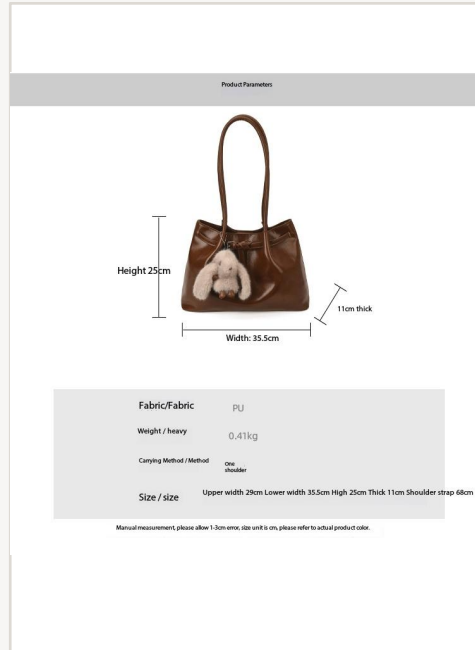

JZ3020

Material

PU Leather

Carry Style

Crossbody / Top-Handle

Dimensions

35.5×11×25 cm

Weight

0.4 kg

Closure

Button

Colors

Brown/Black/Coffee

MOQ

100 pcs / style

Price (FOB)

$61.39-66.39 / pc

OEM / ODM · Custom Label Available