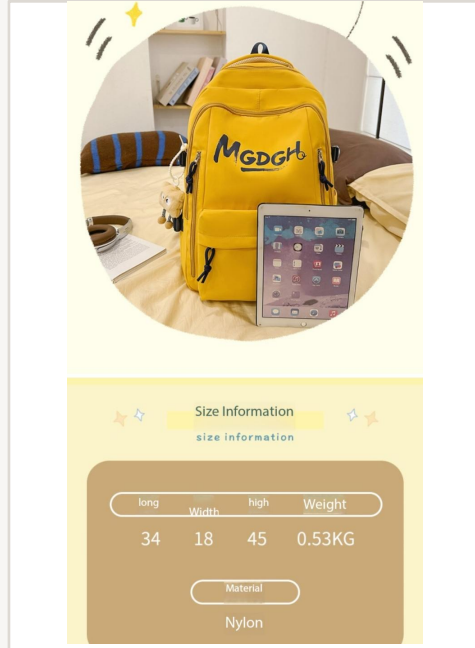

JZ4021

Material

Nylon

Carry Style

Shoulder / Backpack / Top-Handle

Dimensions

34×18×45 cm

Weight

0.53 kg

Closure

Zipper

Colors

Blue/Black/Yellow/Red

MOQ

200 pcs / style

Price (FOB)

$5.7-6.8 / pc

OEM / ODM · Custom Label Available