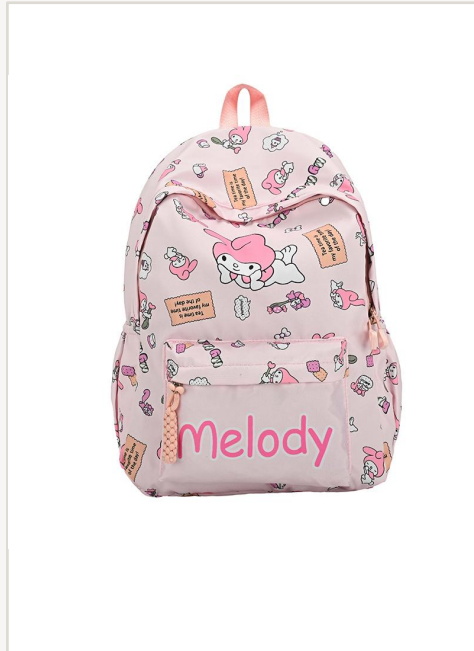

JZ4014

Material

Cloth

Carry Style

Shoulder / Backpack / Top-Handle

Dimensions

27×15×41 cm

Weight

0.29 kg

Closure

Zipper

Colors

Black/Purple/Light Green/Pink/Hot Pink

MOQ

200 pcs / style

Price (FOB)

$4.2-4.8 / pc

OEM / ODM · Custom Label Available