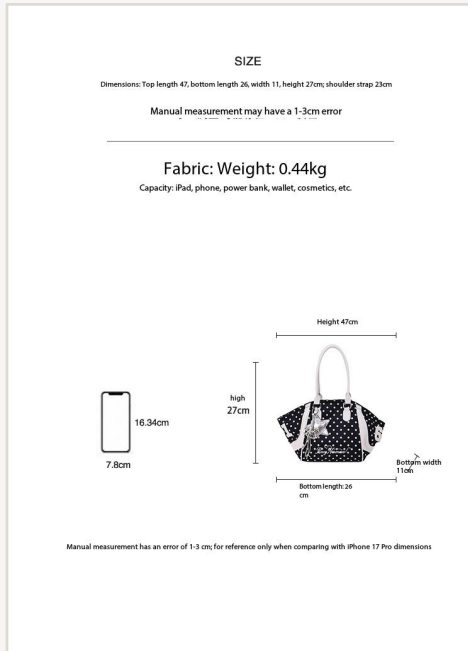

JZ3012

Material

Fabric

Carry Style

Shoulder / Crossbody / Top-Handle

Dimensions

26×10×13 cm

Weight

0.34 kg

Closure

Zipper

Colors

White / Yellow / Pink / Black

MOQ

100 pcs / style

Price (FOB)

$6.25-7.15 / pc

OEM / ODM · Custom Label Available