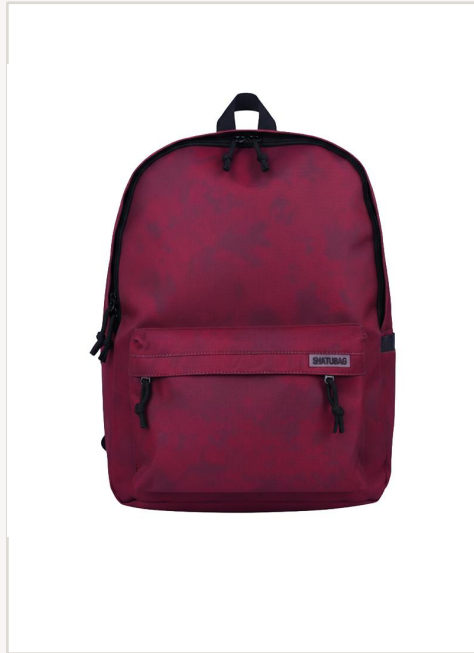

JZ4022

Material

Nylon

Carry Style

Shoulder / Backpack / Top-Handle

Dimensions

30×13×30 cm

Weight

0.33 kg

Closure

Zipper

Colors

Blue/Deep Blue/Green/Beige/Burgundy

MOQ

200 pcs / style

Price (FOB)

$5.3–5.9 / pc

OEM / ODM · Custom Label Available