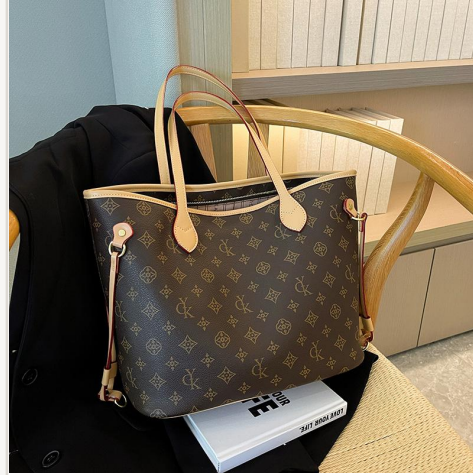

JZ3027

Material

PU Leather

Carry Style

Shoulder / Crossbody / Top-Handle

Dimensions

40×16×28cm

Weight

0.63 kg

Closure

Zipper

Colors

Brown

MOQ

100 pcs / style

Price (FOB)

$8.8-10.8 / pc

OEM / ODM · Custom Label Available