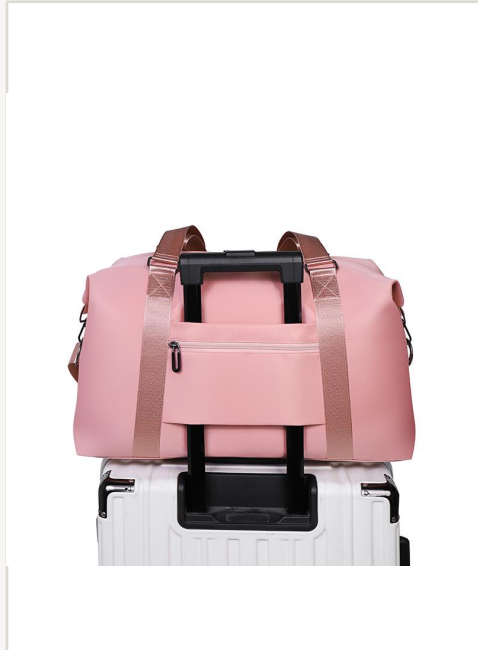

JZ3023

Material

Water-proof Oxford Fabric

Carry Style

Shoulder / Backpack / Top-Handle

Dimensions

48×18×29 cm

Weight

0.42 kg

Closure

Zipper

Colors

Black / Blue / Pink / Gray/Khaki

MOQ

100 pcs / style

Price (FOB)

$6.8-7.5 / pc

OEM / ODM · Custom Label Available