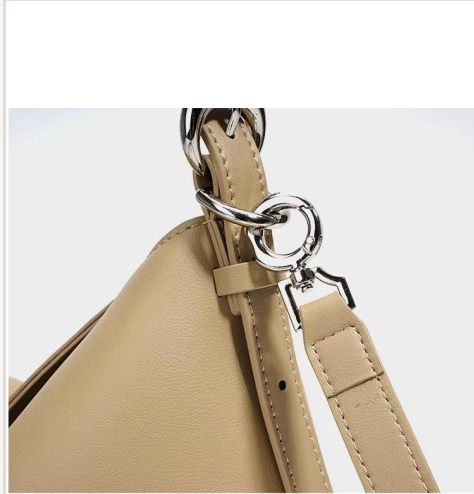

Textured metal hook buckle