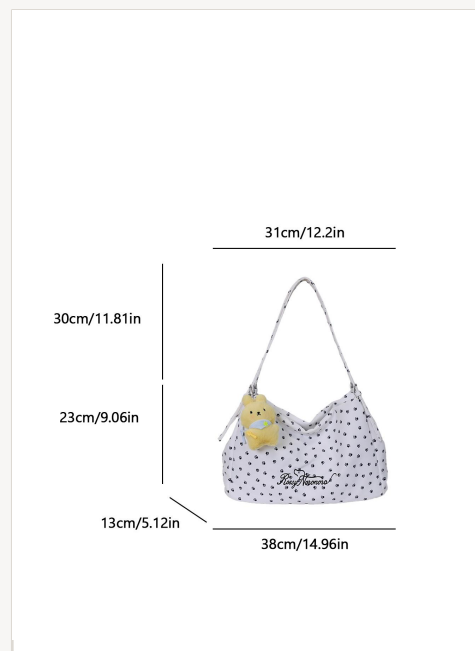

JZ3032

Material

Cloth

Carry Style

Shoulder /Crossbody /Top-Handle

Dimensions

38×13×23cm

Weight

0.37 kg

Closure

Zipper

Colors

Black/Yellow/White

MOQ

100 pcs / style

Price (FOB)

$7.2-7.8 / pc

OEM / ODM · Custom Label Available