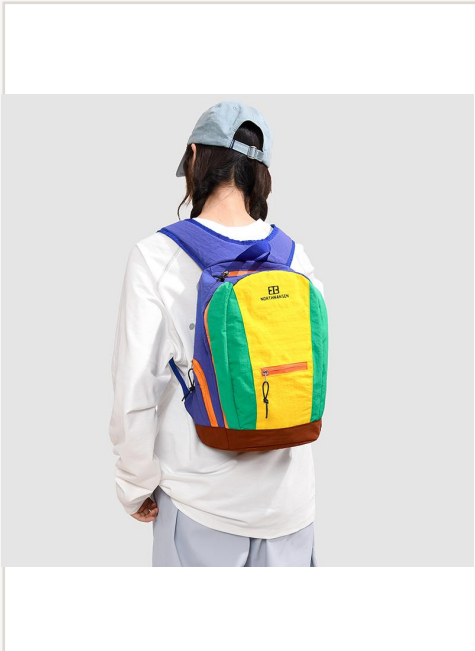

JZ4035

Material

Nylon

Carry Style

Shoulder / Backpack / Top-Handle

Dimensions

24×15×36 cm

Weight

0.24 kg

Closure

Zipper

Colors

Yellow/Gray

MOQ

200 pcs / style

Price (FOB)

$6.4–7.3 / pc

OEM / ODM · Custom Label Available