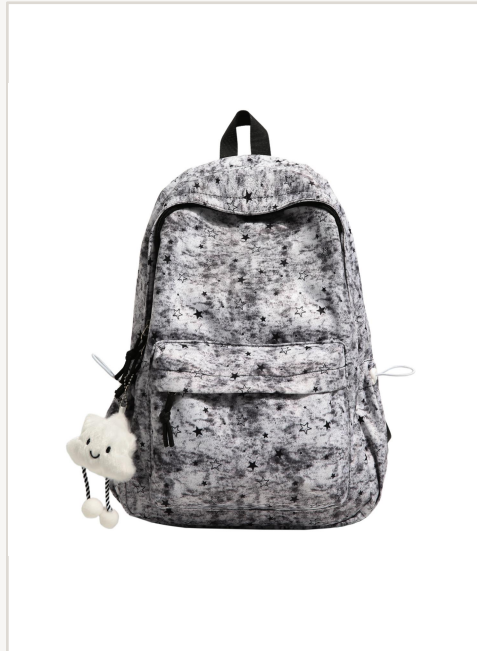

JZ4028

Material

Nylon

Carry Style

Shoulder / Backpack / Top-Handle

Dimensions

30×12×43 cm

Weight

0.39 kg

Closure

Zipper

Colors

Sky Blue/Gray/Black/Yellow/Light Green

MOQ

200 pcs / style

Price (FOB)

$6.1–7.3 / pc

OEM / ODM · Custom Label Available