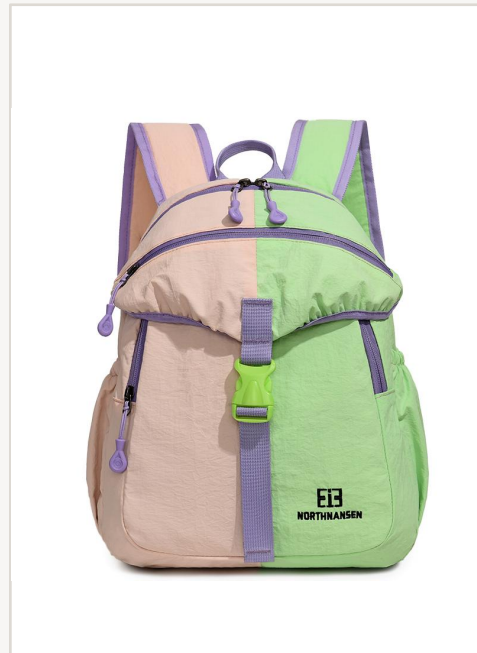

JZ4040

Material

Nylon

Carry Style

Shoulder / Backpack / Top-Handle

Dimensions

28×12×34 cm

Weight

0.27 kg

Closure

Zipper

Colors

Coffee/Light Green/Sky Blue

MOQ

200 pcs / style

Price (FOB)

$4.6–5.2 / pc

OEM / ODM · Custom Label Available