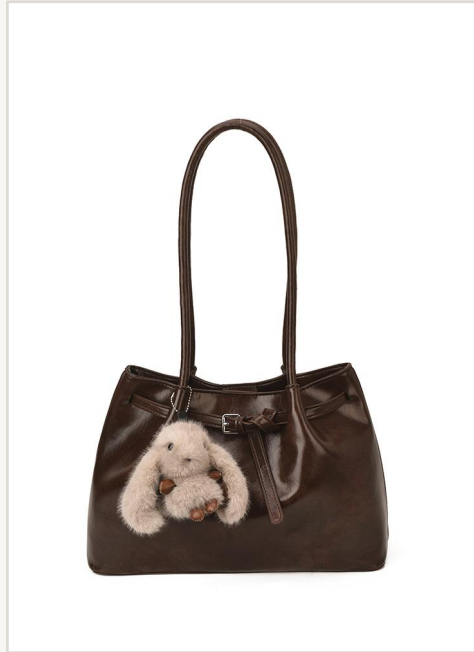

JZ3020

Material

PU Leather

Carry Style

Crossbody / Top-Handle

Dimensions

35.5×11×25 cm

Weight

0.4 kg

Closure

Button

Colors

Brown/Black/Coffee

MOQ

100 pcs / style

Price (FOB)

$61.39-66.39 / pc

OEM / ODM · Custom Label Available