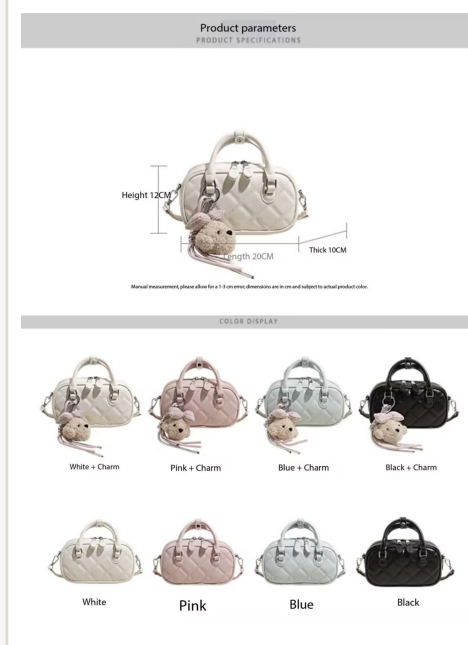

JZ3007

Material

PU Leather

Carry Style

Shoulder / Crossbody / Top-Handle

Dimensions

20×10×12 cm

Weight

0.28 kg

Closure

Zipper

Colors

White / Pink / Blue / Black

MOQ

100 pcs / style

Price (FOB)

$7-8 / pc

OEM / ODM · Custom Label Available