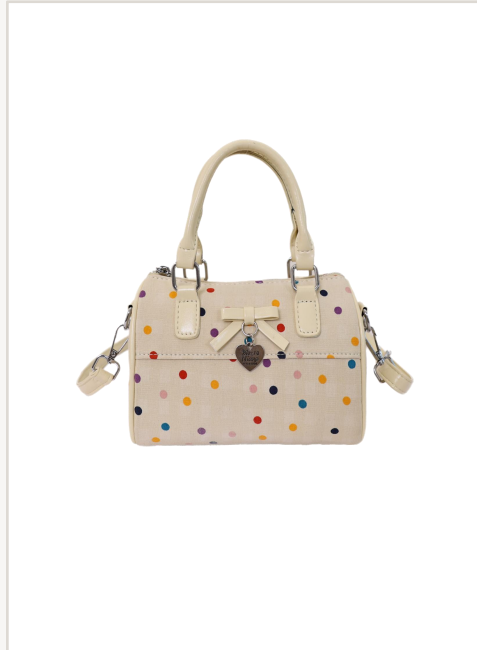

JZ3002

Material

PU Leather

Carry Style

Shoulder / Crossbody / Top-Handle

Dimensions

18×8×12 cm

Weight

0.20 kg

Closure

Zipper

Colors

Blue / Yellow / White / Pink

MOQ

100 pcs / style

Price (FOB)

$8-9 / pc

OEM / ODM · Custom Label Available