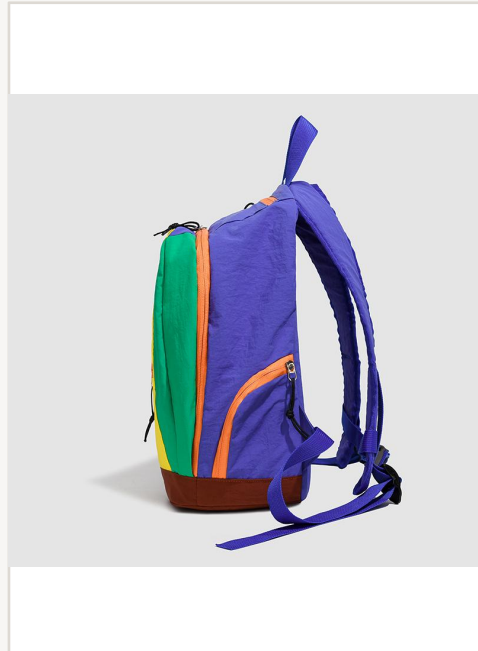

JZ4035

Material

Nylon

Carry Style

Shoulder / Backpack / Top-Handle

Dimensions

24×15×36 cm

Weight

0.24 kg

Closure

Zipper

Colors

Yellow/Gray

MOQ

200 pcs / style

Price (FOB)

$6.4–7.3 / pc

OEM / ODM · Custom Label Available