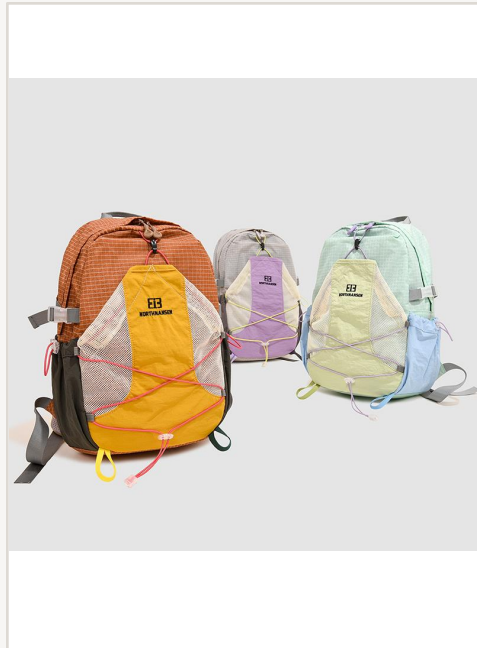

JZ4039

Material

Nylon

Carry Style

Shoulder / Backpack / Top-Handle

Dimensions

27×13×40 cm

Weight

0.26 kg

Closure

Zipper

Colors

Purple/Light Green/Orange

MOQ

200 pcs / style

Price (FOB)

$6.3–6.5 / pc

OEM / ODM · Custom Label Available