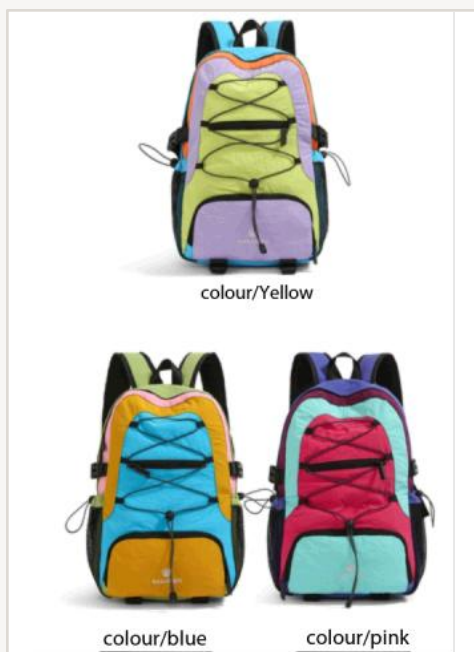

JZ1014

Material

High-grade Nylon Fabric

Carry Style

Shoulder / Backpack / Top-Handle

Dimensions

27×12×40 cm

Weight

0.34 kg

Closure

Zipper

Colors

Pink /Yellow/Blue

MOQ

100 pcs / style

Price (FOB)

$8-8.5 / pc

OEM / ODM · Custom Label Available