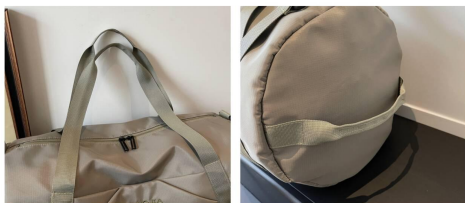

JZ1007

Material

Canvas

Carry Style

Shoulder / Crossbody / Top-Handle

Dimensions

44×18×20 cm

Weight

0.37 kg

Closure

Zipper

Colors

Black / Beige / Pink / Light Grey / Dark Grey / Green

MOQ

100 pcs / style

Price (FOB)

$7-8 / pc

OEM / ODM · Custom Label Available