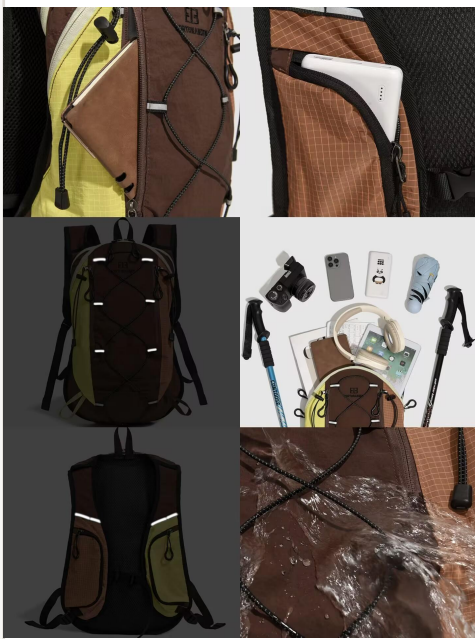

JZ4042

Material

Nylon

Carry Style

Shoulder / Backpack / Top-Handle

Dimensions

29×14×44 cm

Weight

0.3 kg

Closure

Zipper

Colors

Purple/Black/Brown

MOQ

200 pcs / style

Price (FOB)

$6.1-7.5 / pc

OEM / ODM · Custom Label Available