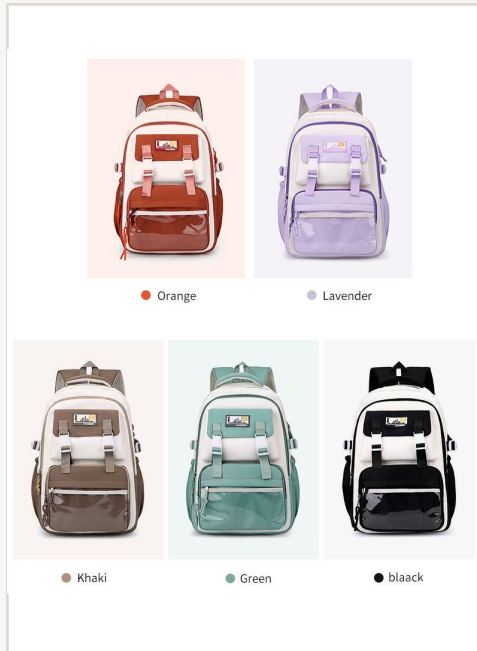

JZ4043

Material

Nylon

Carry Style

Shoulder / Backpack / Top-Handle

Dimensions

30×14×47 cm

Weight

0.6 kg

Closure

Zipper

Colors

Orange/Black/Khaki/Lavender/Green

MOQ

200 pcs / style

Price (FOB)

$5-5.8 / pc

OEM / ODM · Custom Label Available