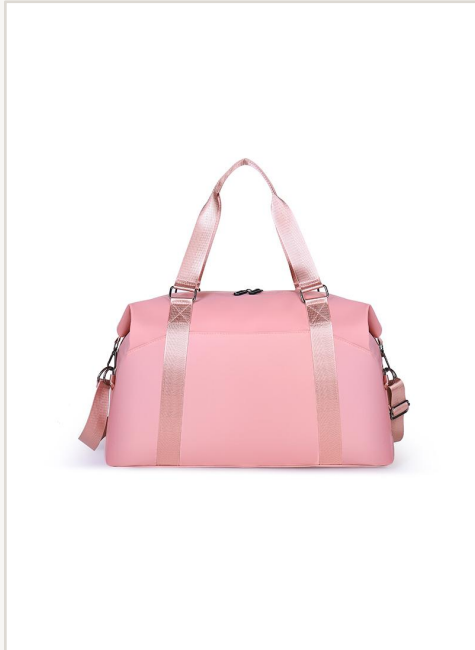

JZ3023

Material

Water-proof Oxford Fabric

Carry Style

Shoulder / Backpack / Top-Handle

Dimensions

48×18×29 cm

Weight

0.42 kg

Closure

Zipper

Colors

Black / Blue / Pink / Gray/Khaki

MOQ

100 pcs / style

Price (FOB)

$6.8-7.5 / pc

OEM / ODM · Custom Label Available