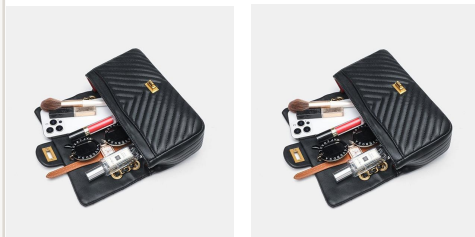

JZ3028

Material

PU Leather

Carry Style

Shoulder /Crossbody / Top-Handle

Dimensions

25×7×15cm

Weight

0.66 kg

Closure

Zipper

Colors

Black/Red/White/Pink

MOQ

100 pcs / style

Price (FOB)

$10.1-10.5 / pc

OEM / ODM · Custom Label Available

- BROWN -

SIZE CAPACITY +

-pocket structure main bag/zipper bag/back bag

-product weight 0.66kg