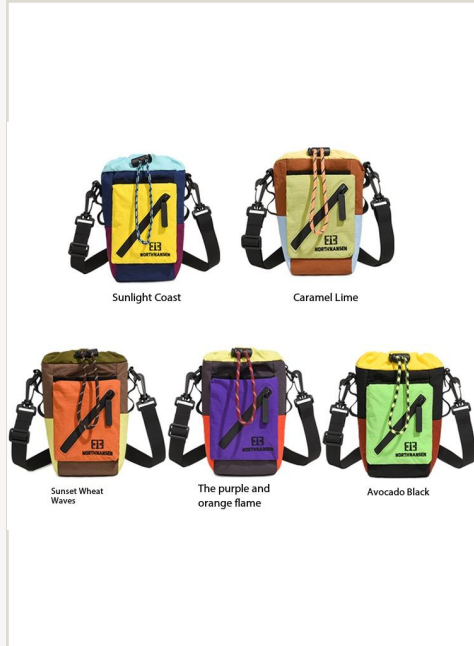

JZ4041

Material

Nylon

Carry Style

Shoulder / Backpack / Top-Handle

Dimensions

10×9×22 cm

Weight

0.14 kg

Closure

Zipper

Colors

Purple/Light Green/Yellow/Beige/Orange

MOQ

200 pcs / style

Price (FOB)

$4.3–5 / pc

OEM / ODM · Custom Label Available