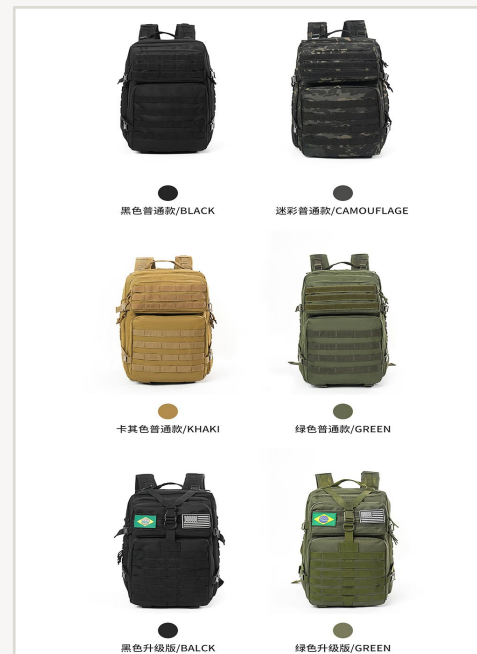

JZ1001

Material

Oxford Fabric

Carry Style

Backpack / Top-Handle

Dimensions

31×28×51 cm

Weight

1.25 kg

Closure

Zipper

Colors

Khaki / Green / Camo / Black

MOQ

100 pcs / style

Price (FOB)

$8-10 / pc

OEM / ODM · Custom Label Available