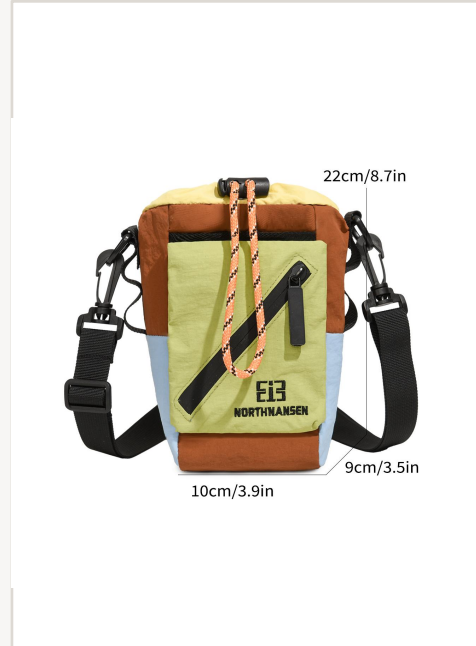

JZ4041

Material

Nylon

Carry Style

Shoulder / Backpack / Top-Handle

Dimensions

10×9×22 cm

Weight

0.14 kg

Closure

Zipper

Colors

Purple/Light Green/Yellow/Beige/Orange

MOQ

200 pcs / style

Price (FOB)

$4.3–5 / pc

OEM / ODM · Custom Label Available