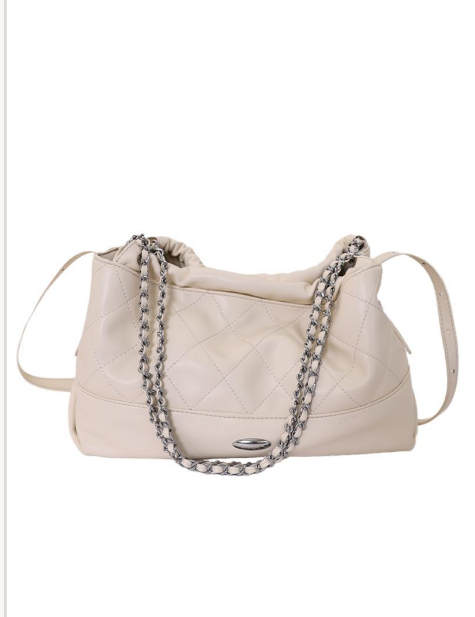

JZ3037

Material

PU Leather

Carry Style

Shoulder / Crossbody / Top-Handle

Dimensions

33×12×20cm

Weight

0.56kg

Closure

Drawstring

Colors

Black/Yellow/White/Pink

MOQ

100 pcs / style

Price (FOB)

$8.9-9.5/ pc

OEM / ODM · Custom Label Available