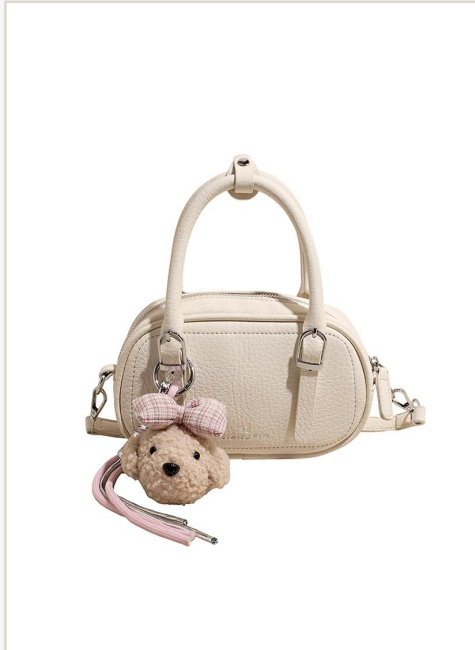

JZ3006

Material

PU Leather

Carry Style

Shoulder / Crossbody / Top-Handle

Dimensions

20×6×11 cm

Weight

0.28 kg

Closure

Zipper

Colors

Beige / Yellow / Blue / Pink / Black

MOQ

100 pcs / style

Price (FOB)

$7-8 / pc

OEM / ODM · Custom Label Available