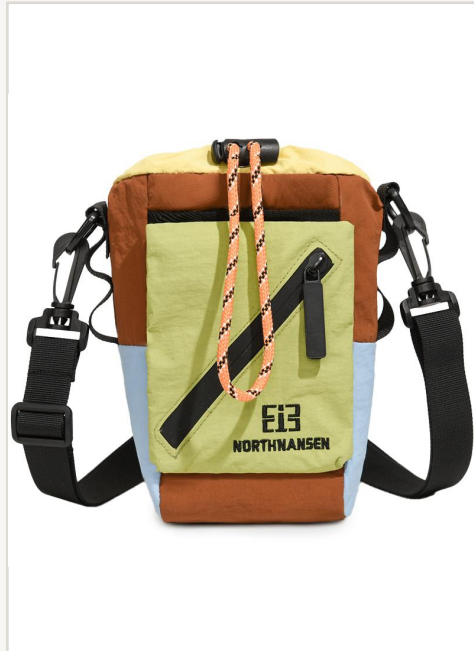

JZ4041

Material

Nylon

Carry Style

Shoulder / Backpack / Top-Handle

Dimensions

10×9×22 cm

Weight

0.14 kg

Closure

Zipper

Colors

Purple/Light Green/Yellow/Beige/Orange

MOQ

200 pcs / style

Price (FOB)

$4.3–5 / pc

OEM / ODM · Custom Label Available