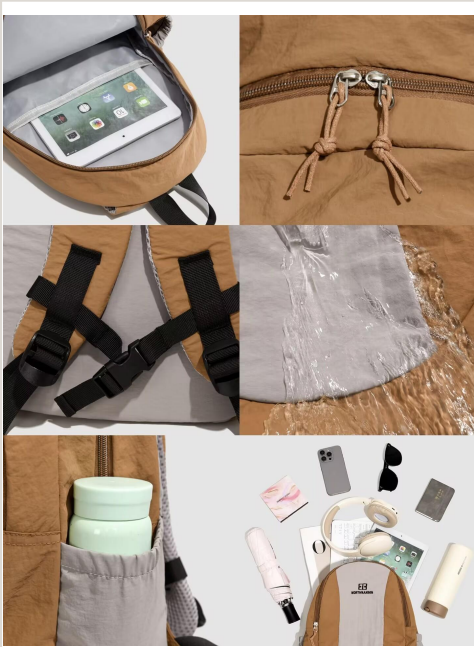

JZ4036

Material

Nylon

Carry Style

Shoulder / Backpack / Top-Handle

Dimensions

27×18×42 cm

Weight

0.24 kg

Closure

Zipper

Colors

Purple/Gray/Orange

MOQ

200 pcs / style

Price (FOB)

$4.75-4.9 / pc

OEM / ODM · Custom Label Available