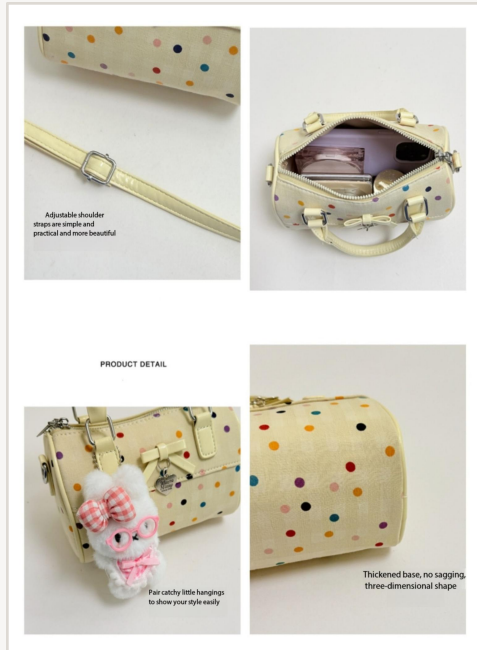

JZ3002

Material

PU Leather

Carry Style

Shoulder / Crossbody / Top-Handle

Dimensions

18×8×12 cm

Weight

0.20 kg

Closure

Zipper

Colors

Blue / Yellow / White / Pink

MOQ

100 pcs / style

Price (FOB)

$8-9 / pc

OEM / ODM · Custom Label Available