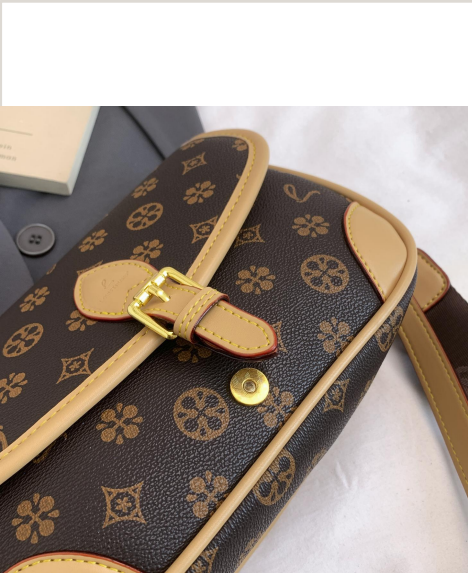

\$8.4-8.59 / pc

OEM / ODM · Custom Label Available

-Product Information-

Material / Fabric	PU
Dimensions	Width: 24cm Height: 16cm Thickness: 8cm
Shoulder strap / Shoulder strap	130cm (adjustable)
Back method / Back method	Single shoulder / Crossbody / Handheld
Weight/Weight	0.67kg