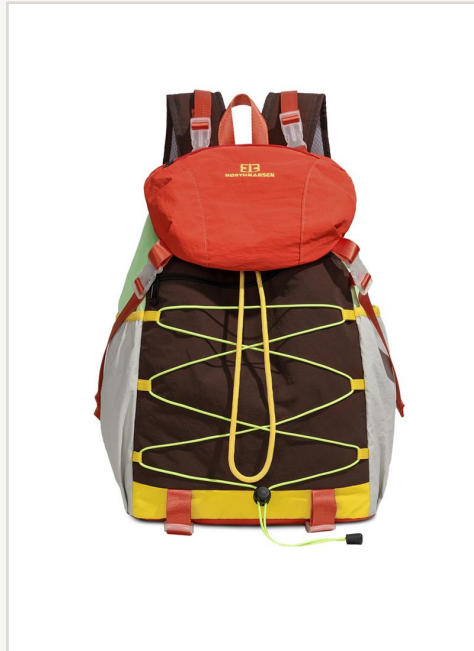

JZ4019

Material

Nylon

Carry Style

Shoulder / Backpack / Top-Handle

Dimensions

30×14×43 cm

Weight

0.43 kg

Closure

String

Colors

Green/Orange/Purple

MOQ

200 pcs / style

Price (FOB)

$6.5–6.5 / pc

OEM / ODM · Custom Label Available