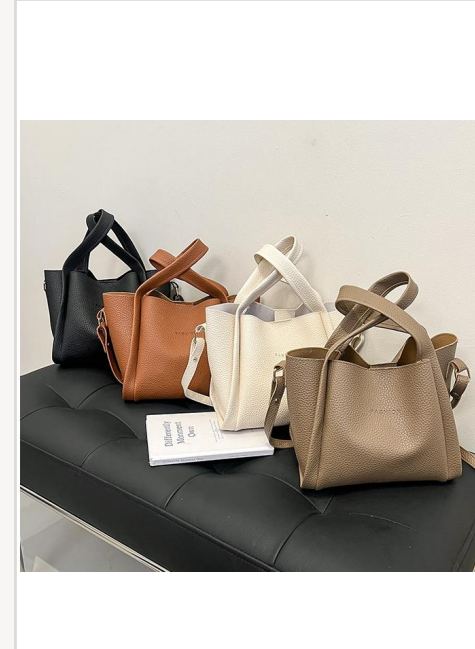

JZ3049

Material

PU Leather

Carry Style

Top-Handle/Shoulder

Dimensions

23×15×20cm

Weight

0.32kg

Closure

Button

Colors

Gray/White/Brown/Black

MOQ

100 pcs / style

Price (FOB)

$5.3-5.9/ pc

OEM / ODM · Custom Label Available