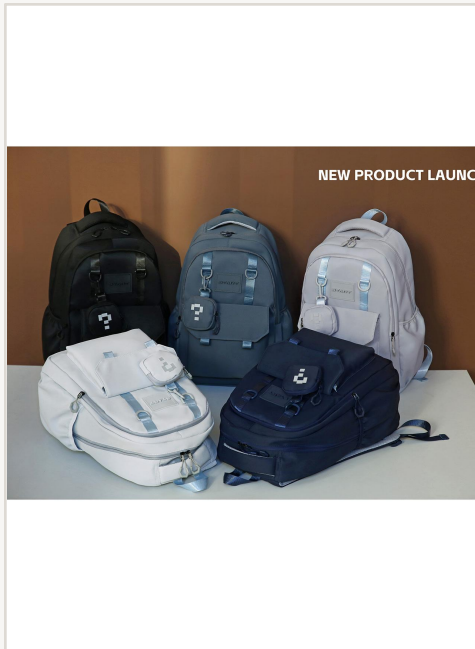

JZ4013

Material

Nylon

Carry Style

Shoulder / Backpack / Top-Handle

Dimensions

32×20×48 cm

Weight

0.6kg

Closure

Zipper

Colors

Black/Gray/Light Gray/Deep Blue/Blue

MOQ

200 pcs / style

Price (FOB)

$5.5–6.1 / pc

OEM / ODM · Custom Label Available