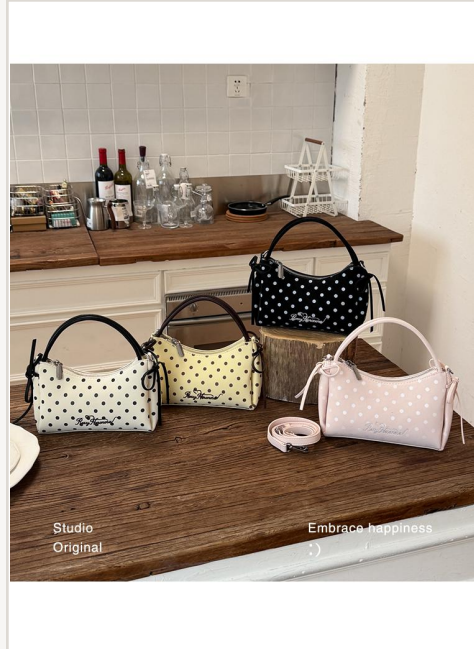

JZ3014

Material

PU Leather

Carry Style

Shoulder / Crossbody / Top-Handle

Dimensions

20×8×11cm

Weight

0.34 kg

Closure

Zipper

Colors

White / Yellow / Pink / Black

MOQ

100 pcs / style

Price (FOB)

$5.5-5.9 / pc

OEM / ODM · Custom Label Available