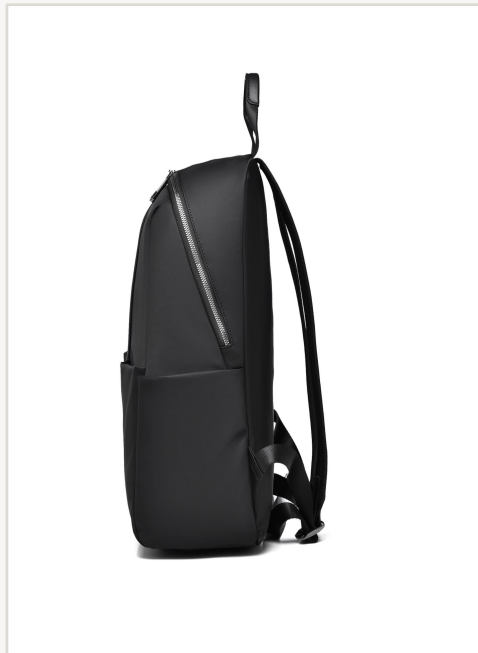

MEN'S BAGS

JZ2005

Material
Oxford Fabric

Carry Style
Shoulder / Backpack / Top-Handle

Dimensions
30×13×42 cm

Weight
0.595 kg

Closure
Zipper

Colors
Black

MOQ
100 pcs / style

Price (FOB)
$12-14 / pc

OEM / ODM · Custom Label Available