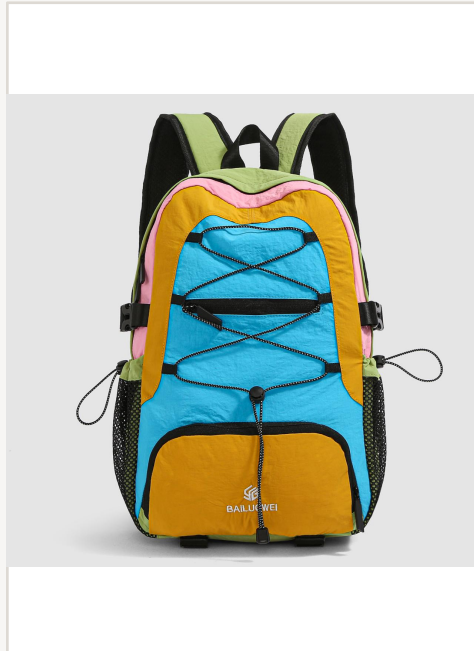

JZ1014

Material

High-grade Nylon Fabric

Carry Style

Shoulder / Backpack / Top-Handle

Dimensions

27×12×40 cm

Weight

0.34 kg

Closure

Zipper

Colors

Pink /Yellow/Blue

MOQ

100 pcs / style

Price (FOB)

$8-8.5 / pc

OEM / ODM · Custom Label Available