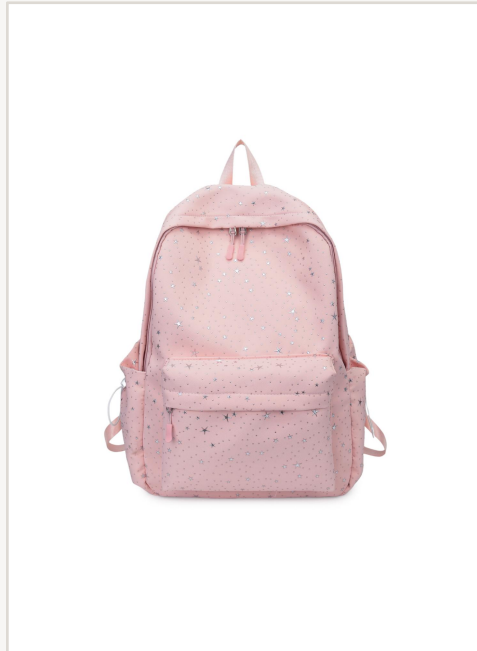

JZ4009

Material

Nylon

Carry Style

Shoulder / Backpack / Top-Handle

Dimensions

30×15×41 cm

Weight

0.39 kg

Closure

Zipper

Colors

Gray / Black / Pink/Sky Blue

MOQ

200 pcs / style

Price (FOB)

$3.7-4.4 / pc

OEM / ODM · Custom Label Available