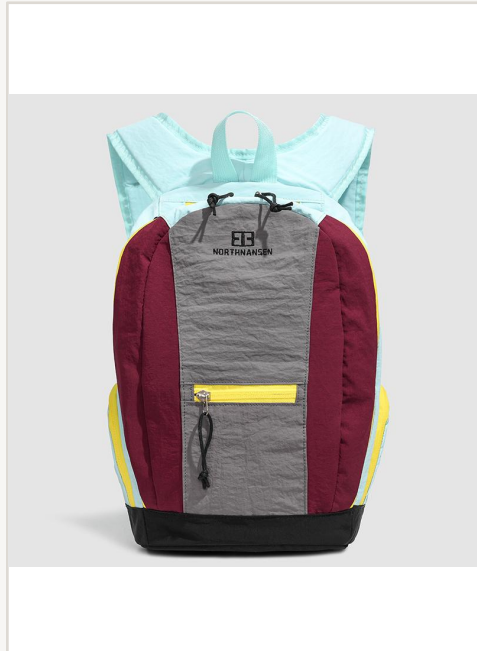

JZ4035

Material

Nylon

Carry Style

Shoulder / Backpack / Top-Handle

Dimensions

24×15×36 cm

Weight

0.24 kg

Closure

Zipper

Colors

Yellow/Gray

MOQ

200 pcs / style

Price (FOB)

$6.4–7.3 / pc

OEM / ODM · Custom Label Available