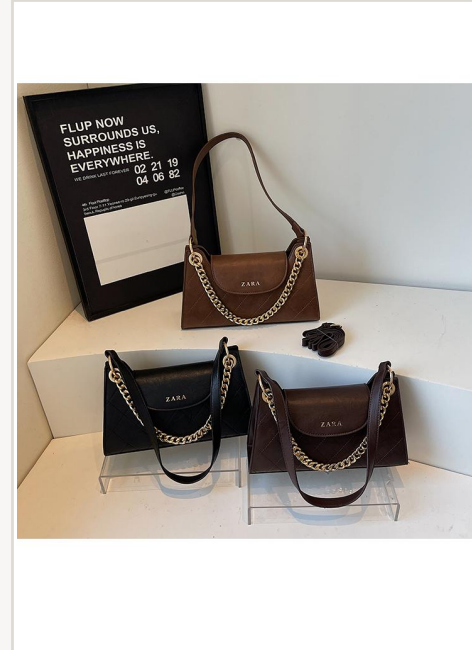

JZ3040

Material

PU Leather

Carry Style

Crossbody / Top-Handle

Dimensions

28×7×16cm

Weight

0.5kg

Closure

zipper

Colors

Black/Brown/Coffee

MOQ

100 pcs / style

Price (FOB)

$7-7.6/ pc

OEM / ODM · Custom Label Available

Product Information
COMMODITY INFORMATION

Fabric/Fabric	pu
Weight/Weight	0.5kg
Back Method / Method	Shoulder / Handheld / Crossbody
Dimensions	Top width 24cm, bottom width 28cm, height 16cm, thickness 7cm, handle 28cm

Manual measurement, please allow for 1-3cm error, size unit is cm, actual color may vary.