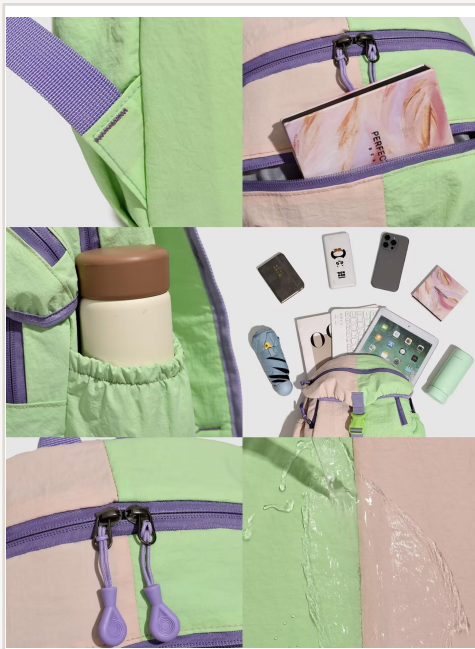

JZ4040

Material

Nylon

Carry Style

Shoulder / Backpack / Top-Handle

Dimensions

28×12×34 cm

Weight

0.27 kg

Closure

Zipper

Colors

Coffee/Light Green/Sky Blue

MOQ

200 pcs / style

Price (FOB)

$4.6–5.2 / pc

OEM / ODM · Custom Label Available