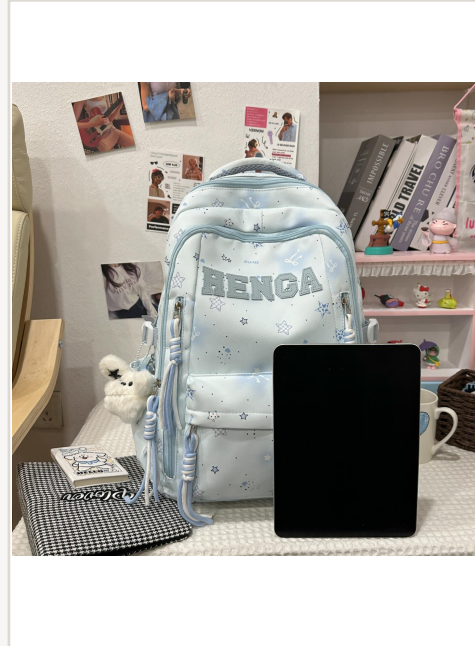

JZ4015

Material

Nylon

Carry Style

Shoulder / Backpack / Top-Handle

Dimensions

31×18×46 cm

Weight

0.62 kg

Closure

Zipper

Colors

Black/Pink/Blue/White

MOQ

200 pcs / style

Price (FOB)

$6-6.6 / pc

OEM / ODM · Custom Label Available