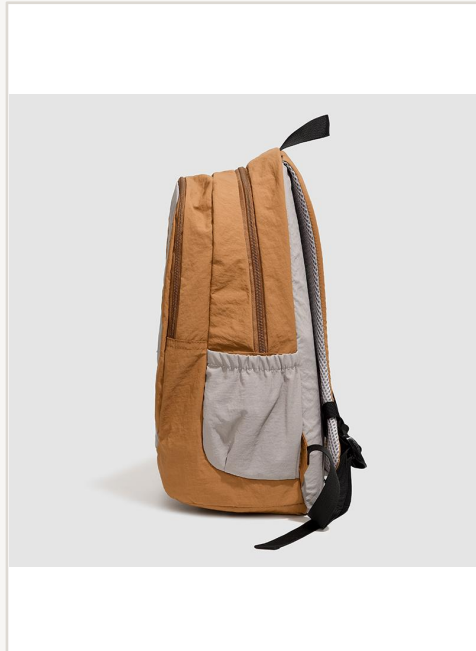

JZ4036

Material

Nylon

Carry Style

Shoulder / Backpack / Top-Handle

Dimensions

27×18×42 cm

Weight

0.24 kg

Closure

Zipper

Colors

Purple/Gray/Orange

MOQ

200 pcs / style

Price (FOB)

$4.75-4.9 / pc

OEM / ODM · Custom Label Available