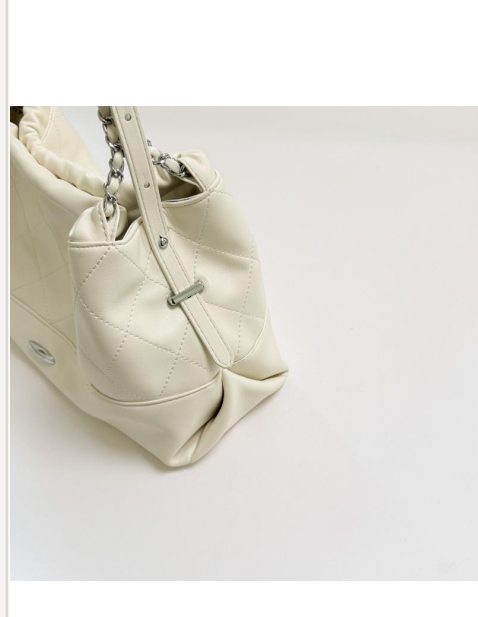

JZ3037

Material

PU Leather

Carry Style

Shoulder / Crossbody / Top-Handle

Dimensions

33×12×20cm

Weight

0.56kg

Closure

Drawstring

Colors

Black/Yellow/White/Pink

MOQ

100 pcs / style

Price (FOB)

$8.9-9.5/ pc

OEM / ODM · Custom Label Available