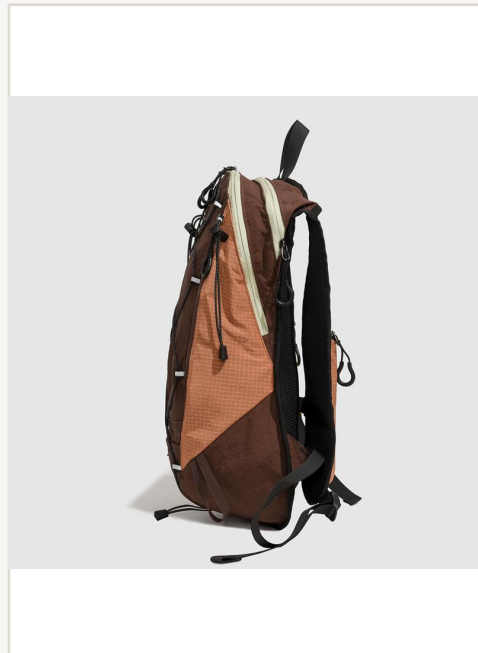

JZ4042

Material

Nylon

Carry Style

Shoulder / Backpack / Top-Handle

Dimensions

29×14×44 cm

Weight

0.3 kg

Closure

Zipper

Colors

Purple/Black/Brown

MOQ

200 pcs / style

Price (FOB)

$6.1-7.5 / pc

OEM / ODM · Custom Label Available