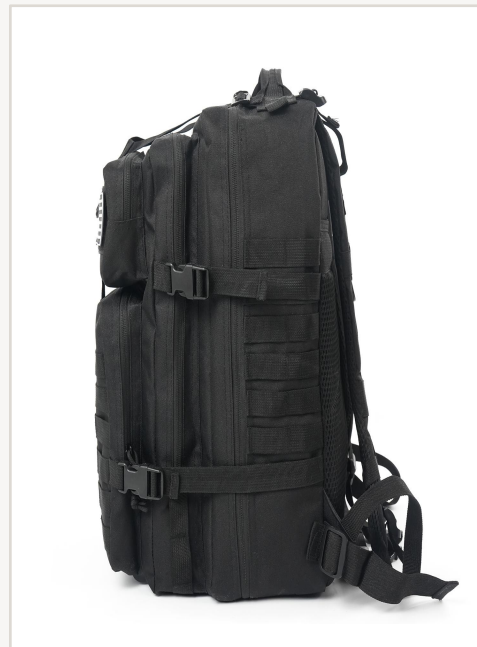

JZ1001

Material

Oxford Fabric

Carry Style

Backpack / Top-Handle

Dimensions

31×28×51 cm

Weight

1.25 kg

Closure

Zipper

Colors

Khaki / Green / Camo / Black

MOQ

100 pcs / style

Price (FOB)

$8-10 / pc

OEM / ODM · Custom Label Available