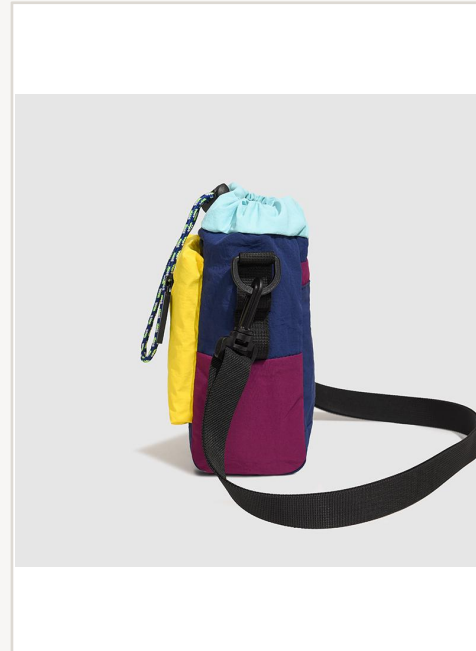

JZ4041

Material

Nylon

Carry Style

Shoulder / Backpack / Top-Handle

Dimensions

10×9×22 cm

Weight

0.14 kg

Closure

Zipper

Colors

Purple/Light Green/Yellow/Beige/Orange

MOQ

200 pcs / style

Price (FOB)

$4.3–5 / pc

OEM / ODM · Custom Label Available