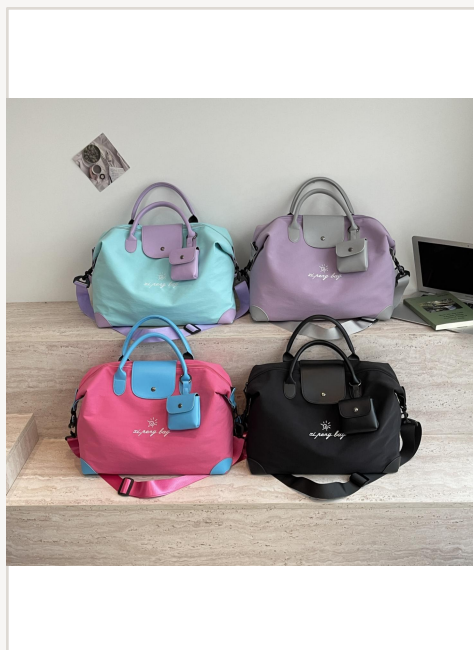

JZ1009

Material

Oxford Fabric

Carry Style

Shoulder / Backpack / Top-Handle

Dimensions

40×18×27 cm

Weight

0.46 kg

Closure

Zipper

Colors

Black / Green / Pink / Purple

MOQ

100 pcs / style

Price (FOB)

$7.5–9.5 / pc

OEM / ODM · Custom Label Available

Product Information
COMMODITY INFORMATION

Fabric/Fabric	Fabric
Weight	0.46kg
Back Method / Method	Shoulder / Handheld / Crossbody
Dimension/Dimension	Upper width 38cm lower width 40cm high 27cm thick 18cm portable 11cm

Manual measurement, please allow for 1-3cm error. Size unit is cm, please refer to the actual product color.

Color Display
COLOR DISPLAY

Green   Pink   Purple   Black