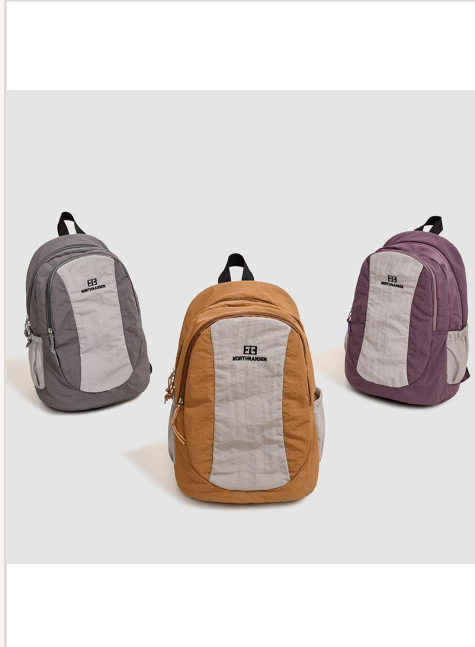

JZ4036

Material

Nylon

Carry Style

Shoulder / Backpack / Top-Handle

Dimensions

27×18×42 cm

Weight

0.24 kg

Closure

Zipper

Colors

Purple/Gray/Orange

MOQ

200 pcs / style

Price (FOB)

$4.75-4.9 / pc

OEM / ODM · Custom Label Available