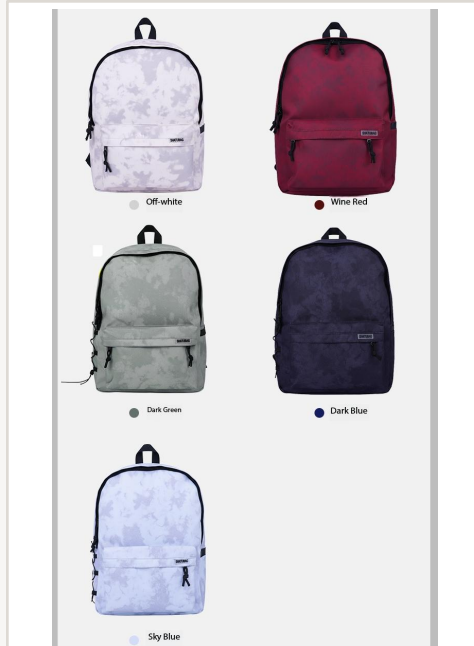

JZ4022

Material

Nylon

Carry Style

Shoulder / Backpack / Top-Handle

Dimensions

30×13×30 cm

Weight

0.33 kg

Closure

Zipper

Colors

Blue/Deep Blue/Green/Beige/Burgundy

MOQ

200 pcs / style

Price (FOB)

$5.3–5.9 / pc

OEM / ODM · Custom Label Available