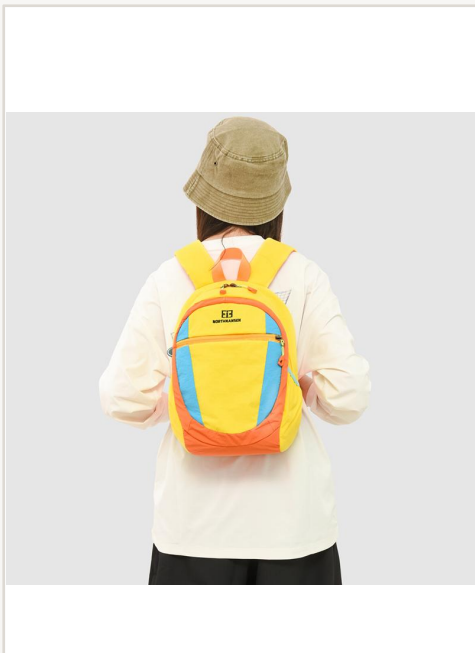

JZ4037

Material

Nylon

Carry Style

Shoulder / Backpack / Top-Handle

Dimensions

27×15×36 cm

Weight

0.23 kg

Closure

Zipper

Colors

Purple/Yellow/Orange

MOQ

200 pcs / style

Price (FOB)

$6.3–6.8 / pc

OEM / ODM · Custom Label Available