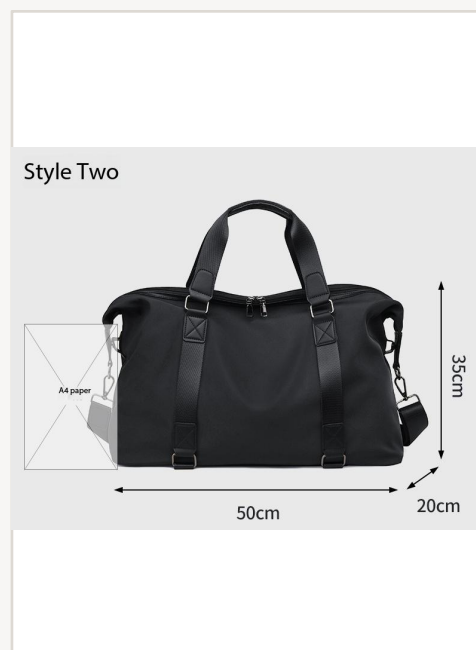

JZ1011

Material

Oxford Fabric

Carry Style

Shoulder / Backpack / Top-Handle

Dimensions

50×20×35 cm

Weight

0.67 kg

Closure

Zipper

Colors

Black / Blue

MOQ

100 pcs / style

Price (FOB)

$16.1-18 / pc

OEM / ODM · Custom Label Available