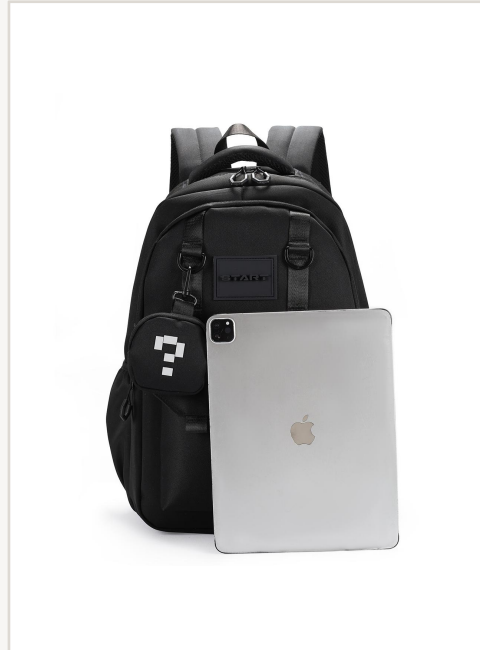

JZ4013

Material

Nylon

Carry Style

Shoulder / Backpack / Top-Handle

Dimensions

32×20×48 cm

Weight

0.6kg

Closure

Zipper

Colors

Black/Gray/Light Gray/Deep Blue/Blue

MOQ

200 pcs / style

Price (FOB)

$5.5–6.1 / pc

OEM / ODM · Custom Label Available