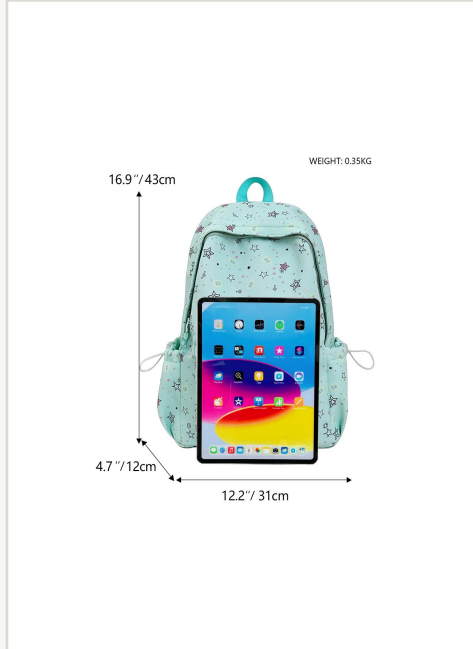

JZ4003

Material

Nylon

Carry Style

Backpack / Top-Handle

Dimensions

31×12×43 cm

Weight

0.35 kg

Closure

Zipper

Colors

Pink / Yellow / Blue / Green / Black

MOQ

200 pcs / style

Price (FOB)

$4-5 / pc

OEM / ODM · Custom Label Available