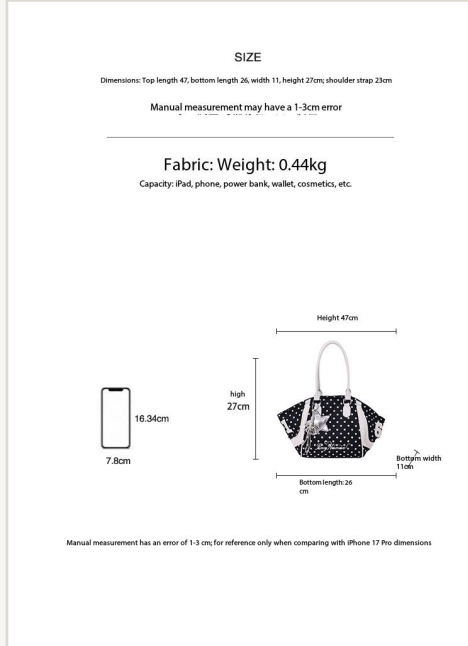

JZ3013

Material

Fabric

Carry Style

Shoulder / Crossbody / Top-Handle

Dimensions

26×10×13 cm

Weight

0.34 kg

Closure

Zipper

Colors

White / Yellow / Pink / Black

MOQ

100 pcs / style

Price (FOB)

$7.5-8.15 / pc

OEM / ODM · Custom Label Available