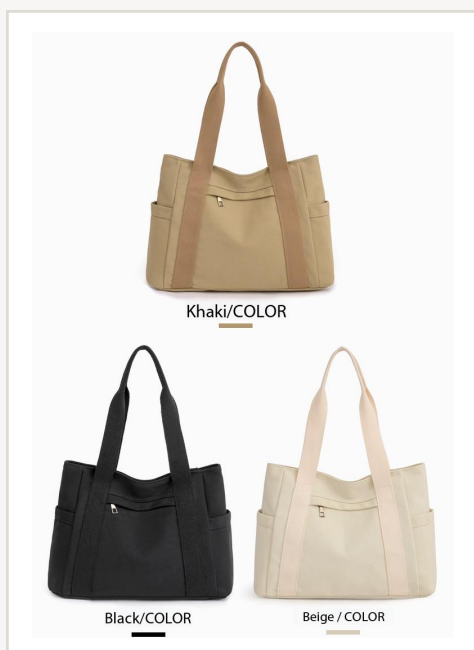

JZ3025

Material

Canvas

Carry Style

Shoulder /Top-Handle

Dimensions

38×13×26 cm

Weight

0.38 kg

Closure

Zipper

Colors

Khaki/Beige/Black

MOQ

100 pcs / style

Price (FOB)

$7-7.9 / pc

OEM / ODM · Custom Label Available