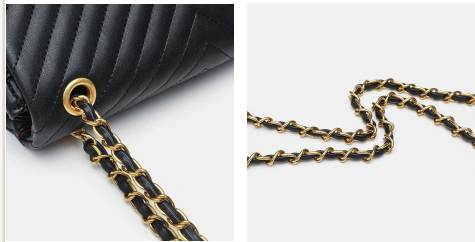

JZ3028

Material

PU Leather

Carry Style

Shoulder /Crossbody / Top-Handle

Dimensions

25×7×15cm

Weight

0.66 kg

Closure

Zipper

Colors

Black/Red/White/Pink

MOQ

100 pcs / style

Price (FOB)

$10.1-10.5 / pc

OEM / ODM · Custom Label Available

- BROWN -

SIZE CAPACITY +

-pocket structure main bag/zipper bag/back bag

-product weight 0.66kg