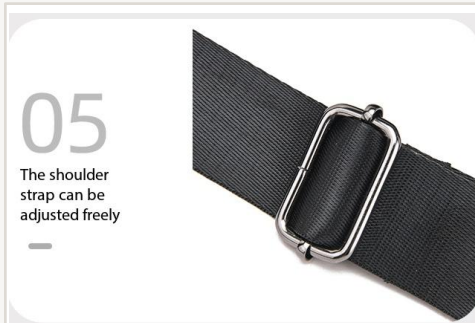

JZ1011

Material

Oxford Fabric

Carry Style

Shoulder / Backpack / Top-Handle

Dimensions

50×20×35 cm

Weight

0.67 kg

Closure

Zipper

Colors

Black / Blue

MOQ

100 pcs / style

Price (FOB)

$16.1-18 / pc

OEM / ODM · Custom Label Available