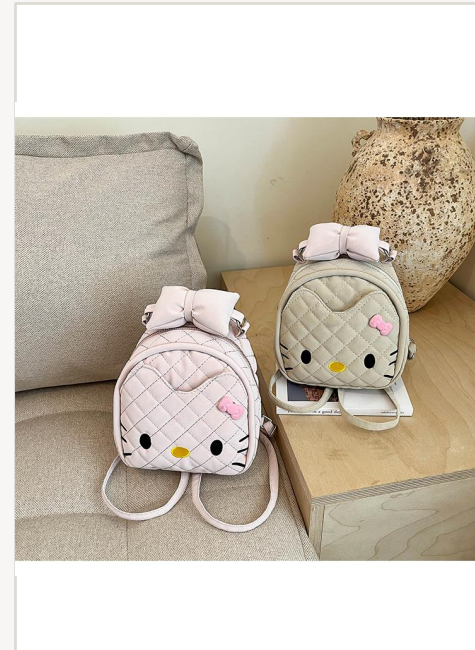

JZ3047

Material

PU Leather

Carry Style

Top-Handle/Crossbody

Dimensions

17×10×20cm

Weight

0.18kg

Closure

Zipper

Colors

Pink/Khaki

MOQ

100 pcs / style

Price (FOB)

$6.1-6.7/ pc

OEM / ODM · Custom Label Available