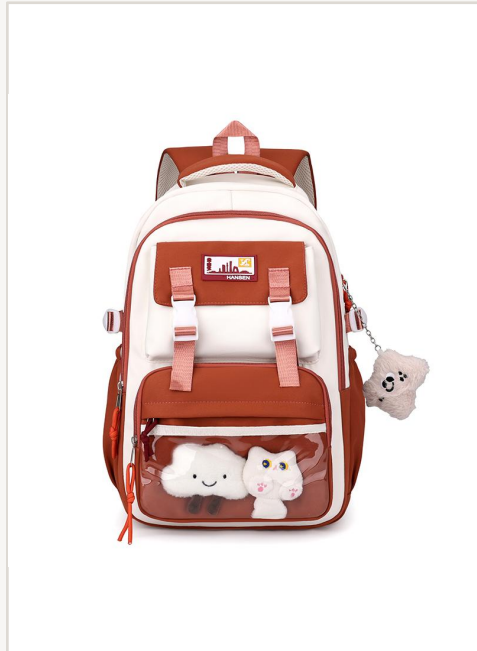

JZ4043

Material

Nylon

Carry Style

Shoulder / Backpack / Top-Handle

Dimensions

30×14×47 cm

Weight

0.6 kg

Closure

Zipper

Colors

Orange/Black/Khaki/Lavender/Green

MOQ

200 pcs / style

Price (FOB)

$5-5.8 / pc

OEM / ODM · Custom Label Available