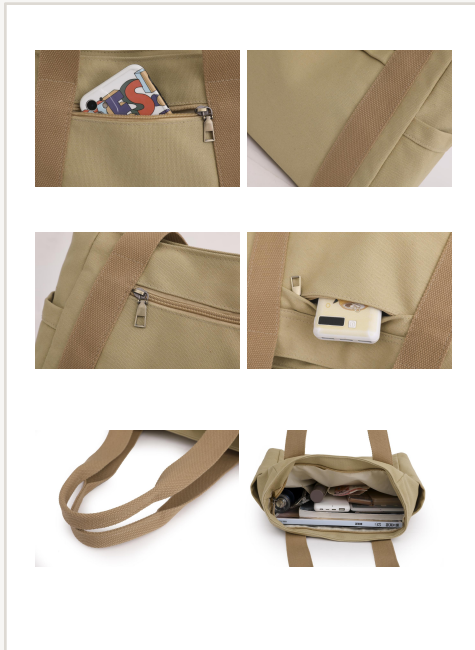

JZ3025

Material

Canvas

Carry Style

Shoulder /Top-Handle

Dimensions

38×13×26 cm

Weight

0.38 kg

Closure

Zipper

Colors

Khaki/Beige/Black

MOQ

100 pcs / style

Price (FOB)

$7-7.9 / pc

OEM / ODM · Custom Label Available