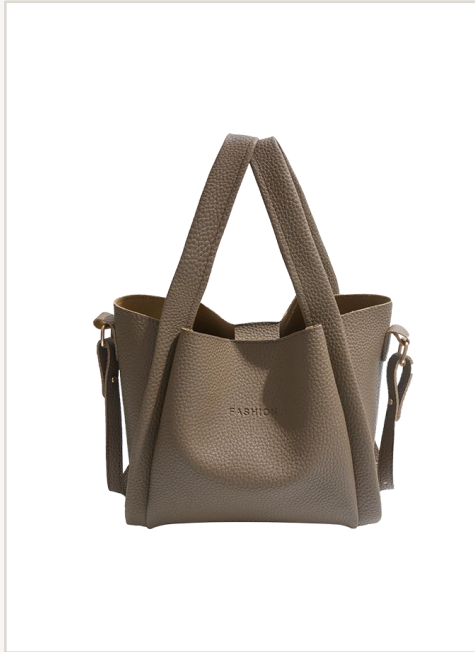

JZ3049

Material

PU Leather

Carry Style

Top-Handle/Shoulder

Dimensions

23×15×20cm

Weight

0.32kg

Closure

Button

Colors

Gray/White/Brown/Black

MOQ

100 pcs / style

Price (FOB)

$5.3-5.9/ pc

OEM / ODM · Custom Label Available