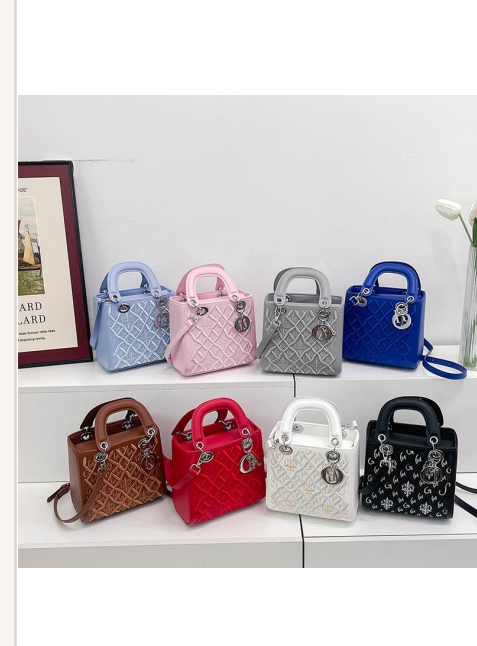

JZ3033

Material

PU Leather

Carry Style

Shoulder / Crossbody / Top-Handle

Dimensions

19×11×18cm

Weight

0.42 kg

Closure

Magnetic suction buckle

Colors

Black/Blue/White/Red/Light Blue/Pink/Brown/Gray

MOQ

100 pcs / style

Price (FOB)

$10.8-11.5 / pc

OEM / ODM · Custom Label Available