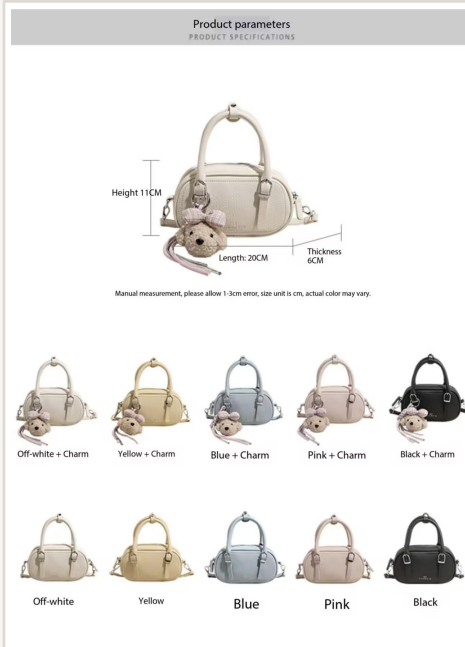

JZ3006

Material

PU Leather

Carry Style

Shoulder / Crossbody / Top-Handle

Dimensions

20×6×11 cm

Weight

0.28 kg

Closure

Zipper

Colors

Beige / Yellow / Blue / Pink / Black

MOQ

100 pcs / style

Price (FOB)

$7-8 / pc

OEM / ODM · Custom Label Available