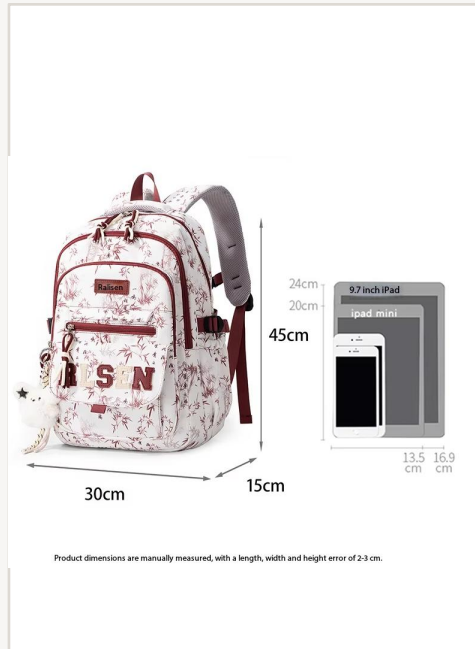

JZ4016

Material

Oxford

Carry Style

Shoulder / Backpack / Top-Handle

Dimensions

30×15×45 cm

Weight

0.67 kg

Closure

Zipper

Colors

Black/Pink/Red/Light Green

MOQ

200 pcs / style

Price (FOB)

$9.13–9.45 / pc

OEM / ODM · Custom Label Available