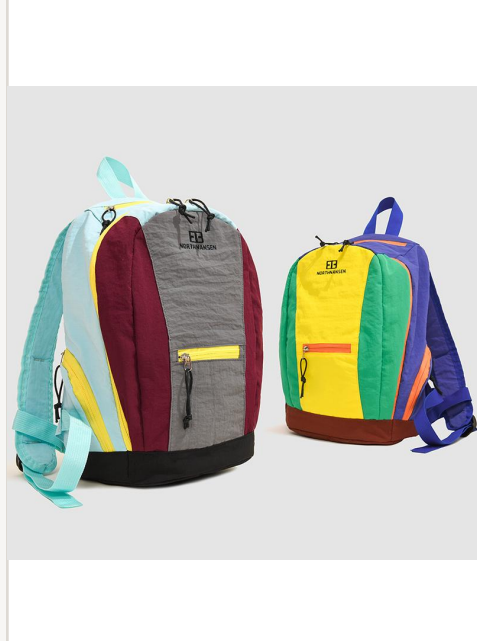

JZ4035

Material

Nylon

Carry Style

Shoulder / Backpack / Top-Handle

Dimensions

24×15×36 cm

Weight

0.24 kg

Closure

Zipper

Colors

Yellow/Gray

MOQ

200 pcs / style

Price (FOB)

$6.4–7.3 / pc

OEM / ODM · Custom Label Available