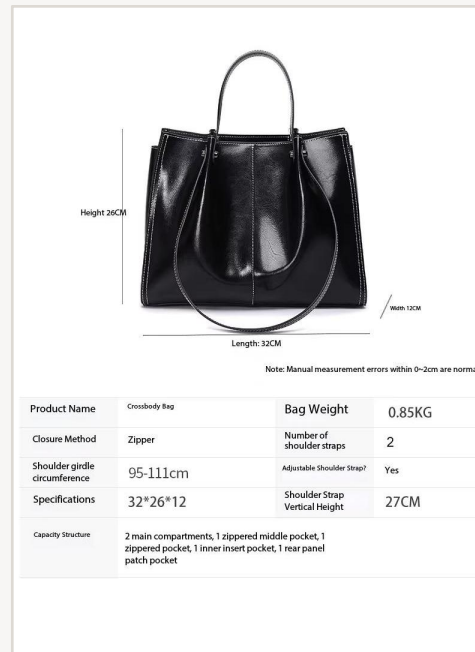

JZ3029

Material

Genuine Leather

Carry Style

Shoulder / Crossbody / Top-Handle

Dimensions

32×12×26cm

Weight

0.85 kg

Closure

Zipper

Colors

Black/Brown/White

MOQ

100 pcs / style

Price (FOB)

$38.5-39.9 / pc

OEM / ODM · Custom Label Available