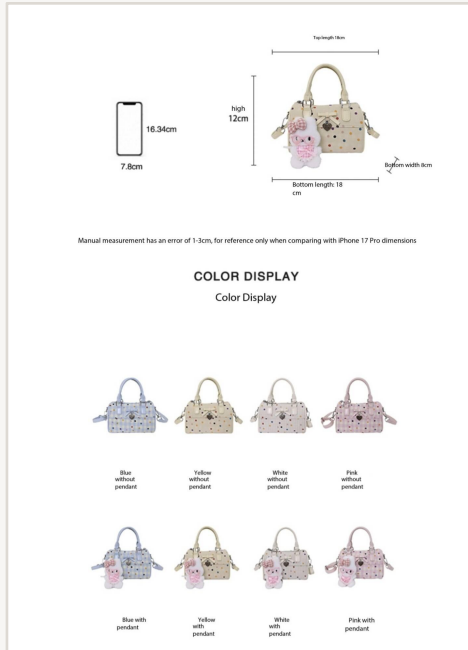

JZ3002

Material

PU Leather

Carry Style

Shoulder / Crossbody / Top-Handle

Dimensions

18×8×12 cm

Weight

0.20 kg

Closure

Zipper

Colors

Blue / Yellow / White / Pink

MOQ

100 pcs / style

Price (FOB)

$8-9 / pc

OEM / ODM · Custom Label Available