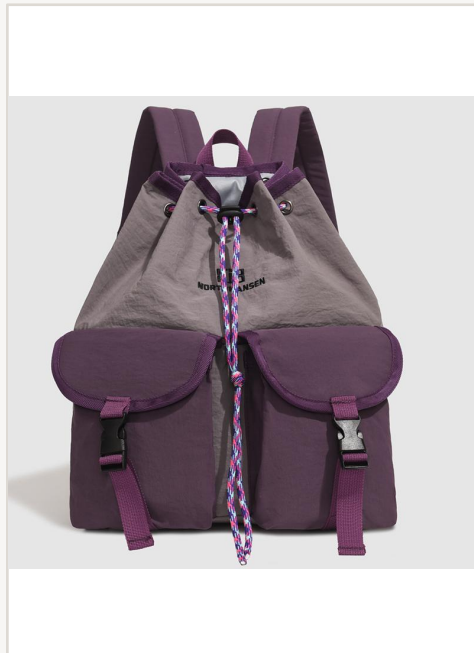

JZ4038

Material

Nylon

Carry Style

Shoulder / Backpack / Top-Handle

Dimensions

25×12×32 cm

Weight

0.19 kg

Closure

String

Colors

Purple/Blue/Green/Coffee

MOQ

200 pcs / style

Price (FOB)

$7.3–8.31 / pc

OEM / ODM · Custom Label Available