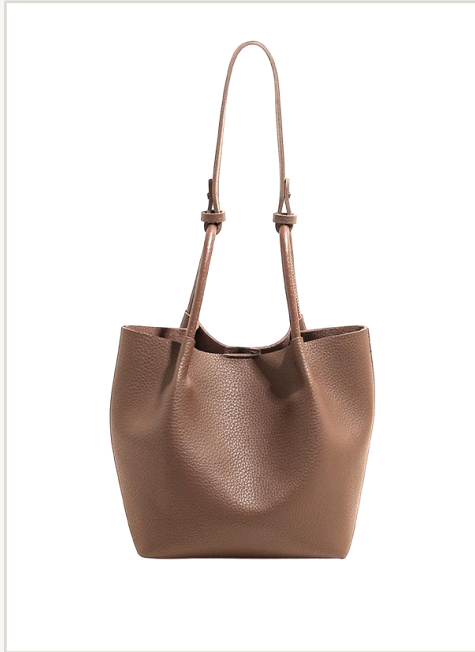

JZ3019

Material

PU Leather

Carry Style

Crossbody / Top-Handle

Dimensions

21×13×22 cm

Weight

0.44 kg

Closure

Button

Colors

White/Black/Gray/Coffee

MOQ

100 pcs / style

Price (FOB)

$30.9-32.3 / pc

OEM / ODM · Custom Label Available