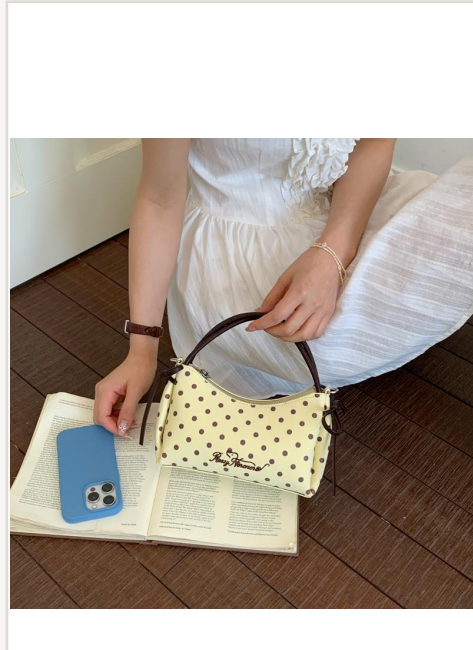

JZ3014

Material

PU Leather

Carry Style

Shoulder / Crossbody / Top-Handle

Dimensions

20×8×11cm

Weight

0.34 kg

Closure

Zipper

Colors

White / Yellow / Pink / Black

MOQ

100 pcs / style

Price (FOB)

$5.5-5.9 / pc

OEM / ODM · Custom Label Available