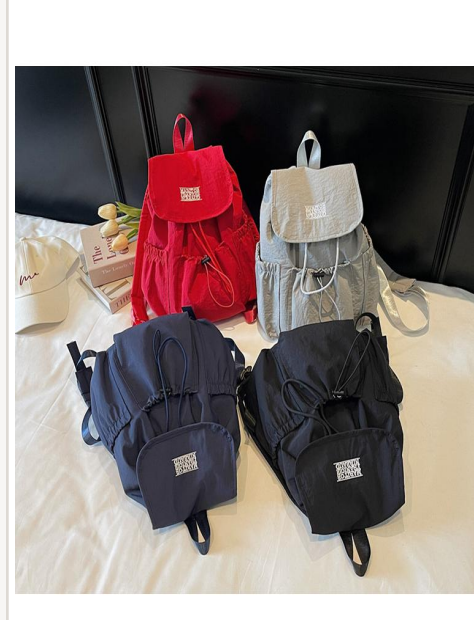

JZ4007

Material

Canvas

Carry Style

Shoulder / Backpack / Top-Handle

Dimensions

28×16×30 cm

Weight

0.27 kg

Closure

Zipper

Colors

Grey / Red / Blue / Black

MOQ

200 pcs / style

Price (FOB)

$6-7 / pc

OEM / ODM · Custom Label Available

Product Information
COMMODITY INFORMATION

Fabric	cloth
Weight/heavy	0.27kg
Carrying Method	Single shoulder, double shoulder, hand carry
Size	Width 28, Height 30, Thickness 16, Handle 6cm

Manual measurement, please allow for 1-3cm error, size with 8% error, please refer to actual product color.

Color Display
COLOR DISPLAY

Gray   Red   Blue   Black