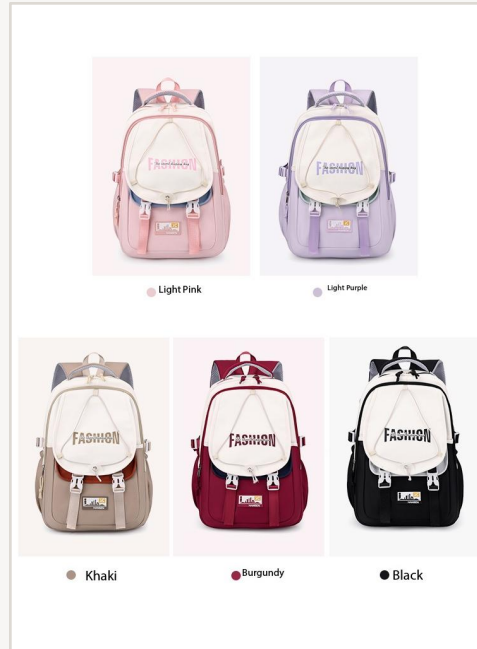

JZ4045

Material

Nylon

Carry Style

Shoulder / Backpack / Top-Handle

Dimensions

32×14×45 cm

Weight

0.56 kg

Closure

Zipper

Colors

Purple/Black/Khaki/Pink/Red

MOQ

200 pcs / style

Price (FOB)

$4.5–5.5 / pc

OEM / ODM · Custom Label Available