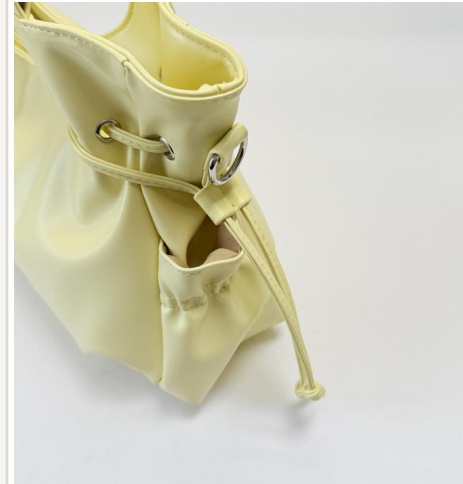

JZ3003

Material

PU Leather

Carry Style

Shoulder / Crossbody / Top-Handle

Dimensions

35-39x9x20 cm

Weight

0.40 kg

Closure

Zipper

Colors

Silver / White / Yellow / Pink / Black

MOQ

100 pcs / style

Price (FOB)

$6-7 / pc

OEM / ODM · Custom Label Available