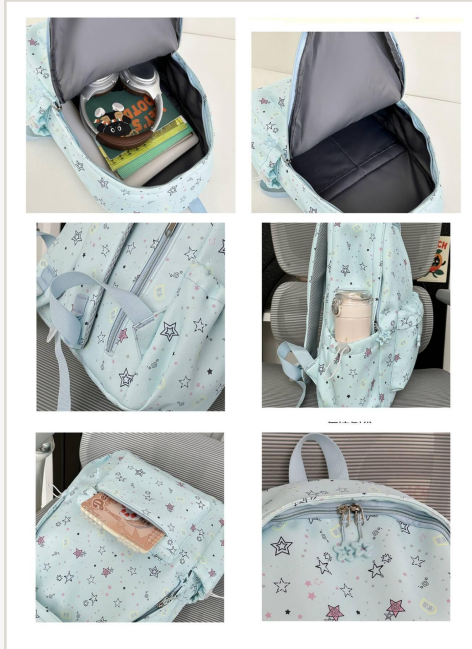

JZ4003

Material

Nylon

Carry Style

Backpack / Top-Handle

Dimensions

31×12×43 cm

Weight

0.35 kg

Closure

Zipper

Colors

Pink / Yellow / Blue / Green / Black

MOQ

200 pcs / style

Price (FOB)

$4-5 / pc

OEM / ODM · Custom Label Available