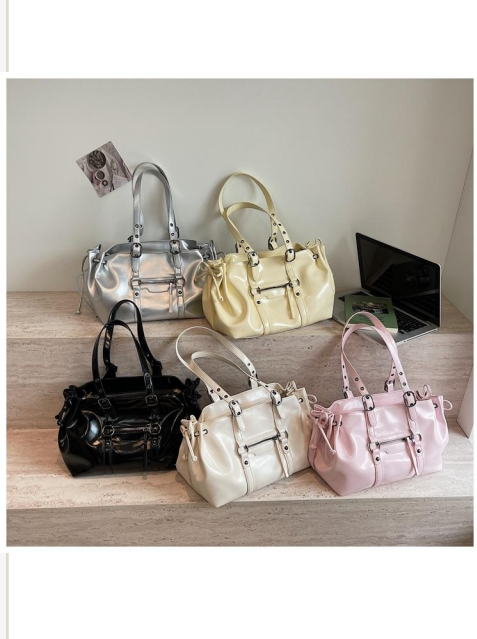

JZ3016

Material

PU Leather

Carry Style

Shoulder / Crossbody / Top-Handle

Dimensions

35×19×23 cm

Weight

0.65 kg

Closure

Zipper

Colors

White / Yellow / Pink / Black/Silver

MOQ

100 pcs / style

Price (FOB)

$10.8-12 / pc

OEM / ODM · Custom Label Available