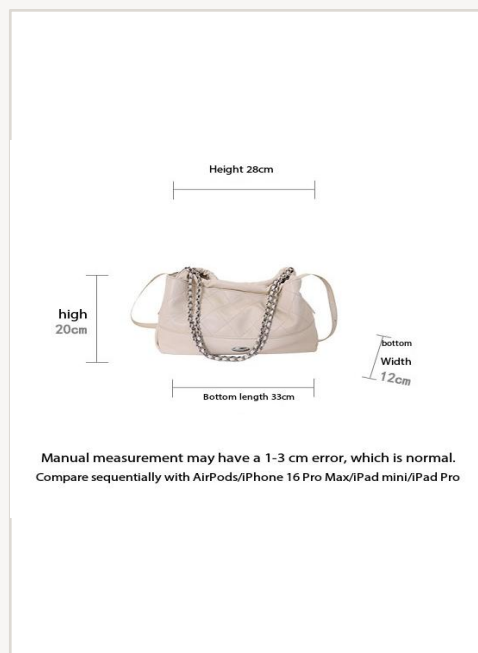

JZ3037

Material

PU Leather

Carry Style

Shoulder / Crossbody / Top-Handle

Dimensions

33×12×20cm

Weight

0.56kg

Closure

Drawstring

Colors

Black/Yellow/White/Pink

MOQ

100 pcs / style

Price (FOB)

$8.9-9.5/ pc

OEM / ODM · Custom Label Available