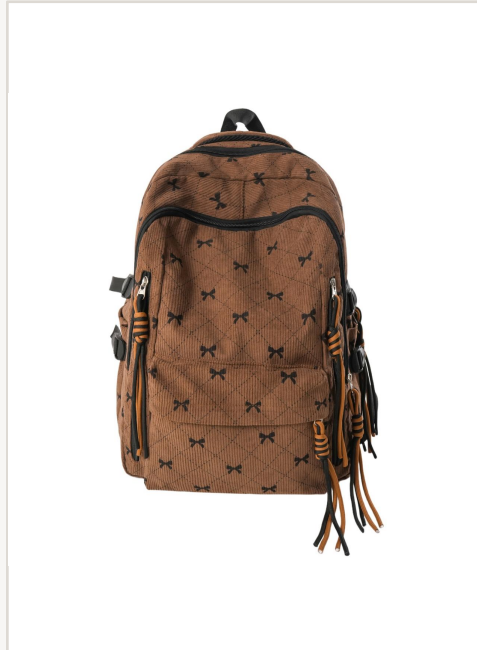

JZ4025

Material

Corduroy

Carry Style

Shoulder / Backpack / Top-Handle

Dimensions

33×21×47 cm

Weight

0.58 kg

Closure

Zipper

Colors

Sky Blue/Gray/Pink/Black/White/Brown

MOQ

200 pcs / style

Price (FOB)

$5.3–5.9 / pc

OEM / ODM · Custom Label Available