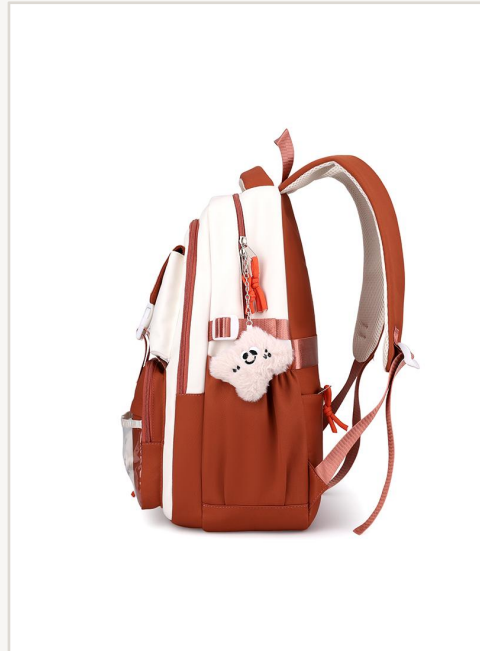

JZ4043

Material

Nylon

Carry Style

Shoulder / Backpack / Top-Handle

Dimensions

30×14×47 cm

Weight

0.6 kg

Closure

Zipper

Colors

Orange/Black/Khaki/Lavender/Green

MOQ

200 pcs / style

Price (FOB)

$5-5.8 / pc

OEM / ODM · Custom Label Available