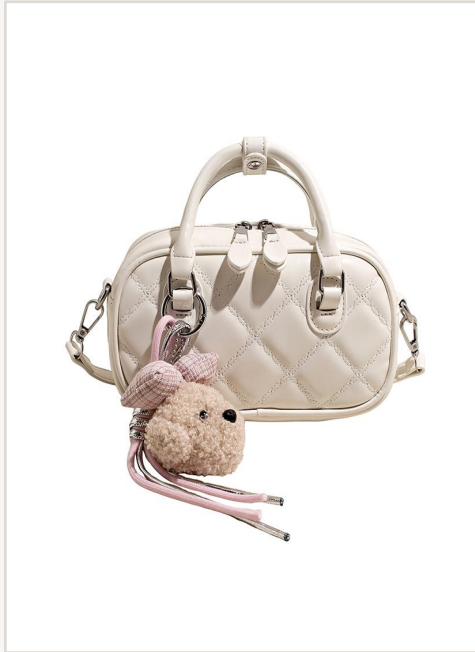

JZ3007

Material

PU Leather

Carry Style

Shoulder / Crossbody / Top-Handle

Dimensions

20×10×12 cm

Weight

0.28 kg

Closure

Zipper

Colors

White / Pink / Blue / Black

MOQ

100 pcs / style

Price (FOB)

$7-8 / pc

OEM / ODM · Custom Label Available