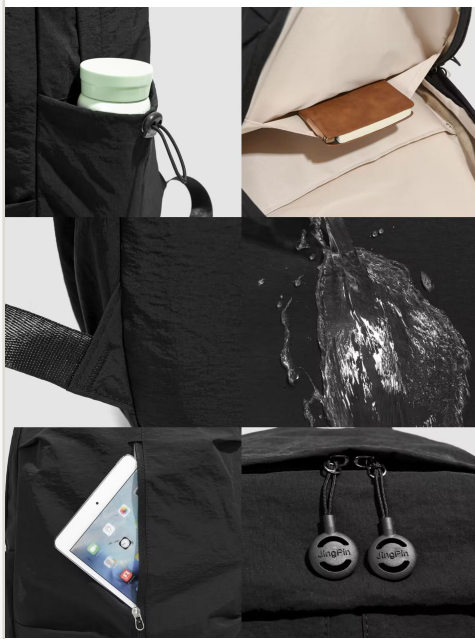

JZ4018

Material

Oxford

Carry Style

Shoulder / Backpack / Top-Handle

Dimensions

30×14×45 cm

Weight

0.57 kg

Closure

Zipper

Colors

Black/Yellow/Blue/Green/Beige

MOQ

200 pcs / style

Price (FOB)

$4.5-5 / pc

OEM / ODM · Custom Label Available